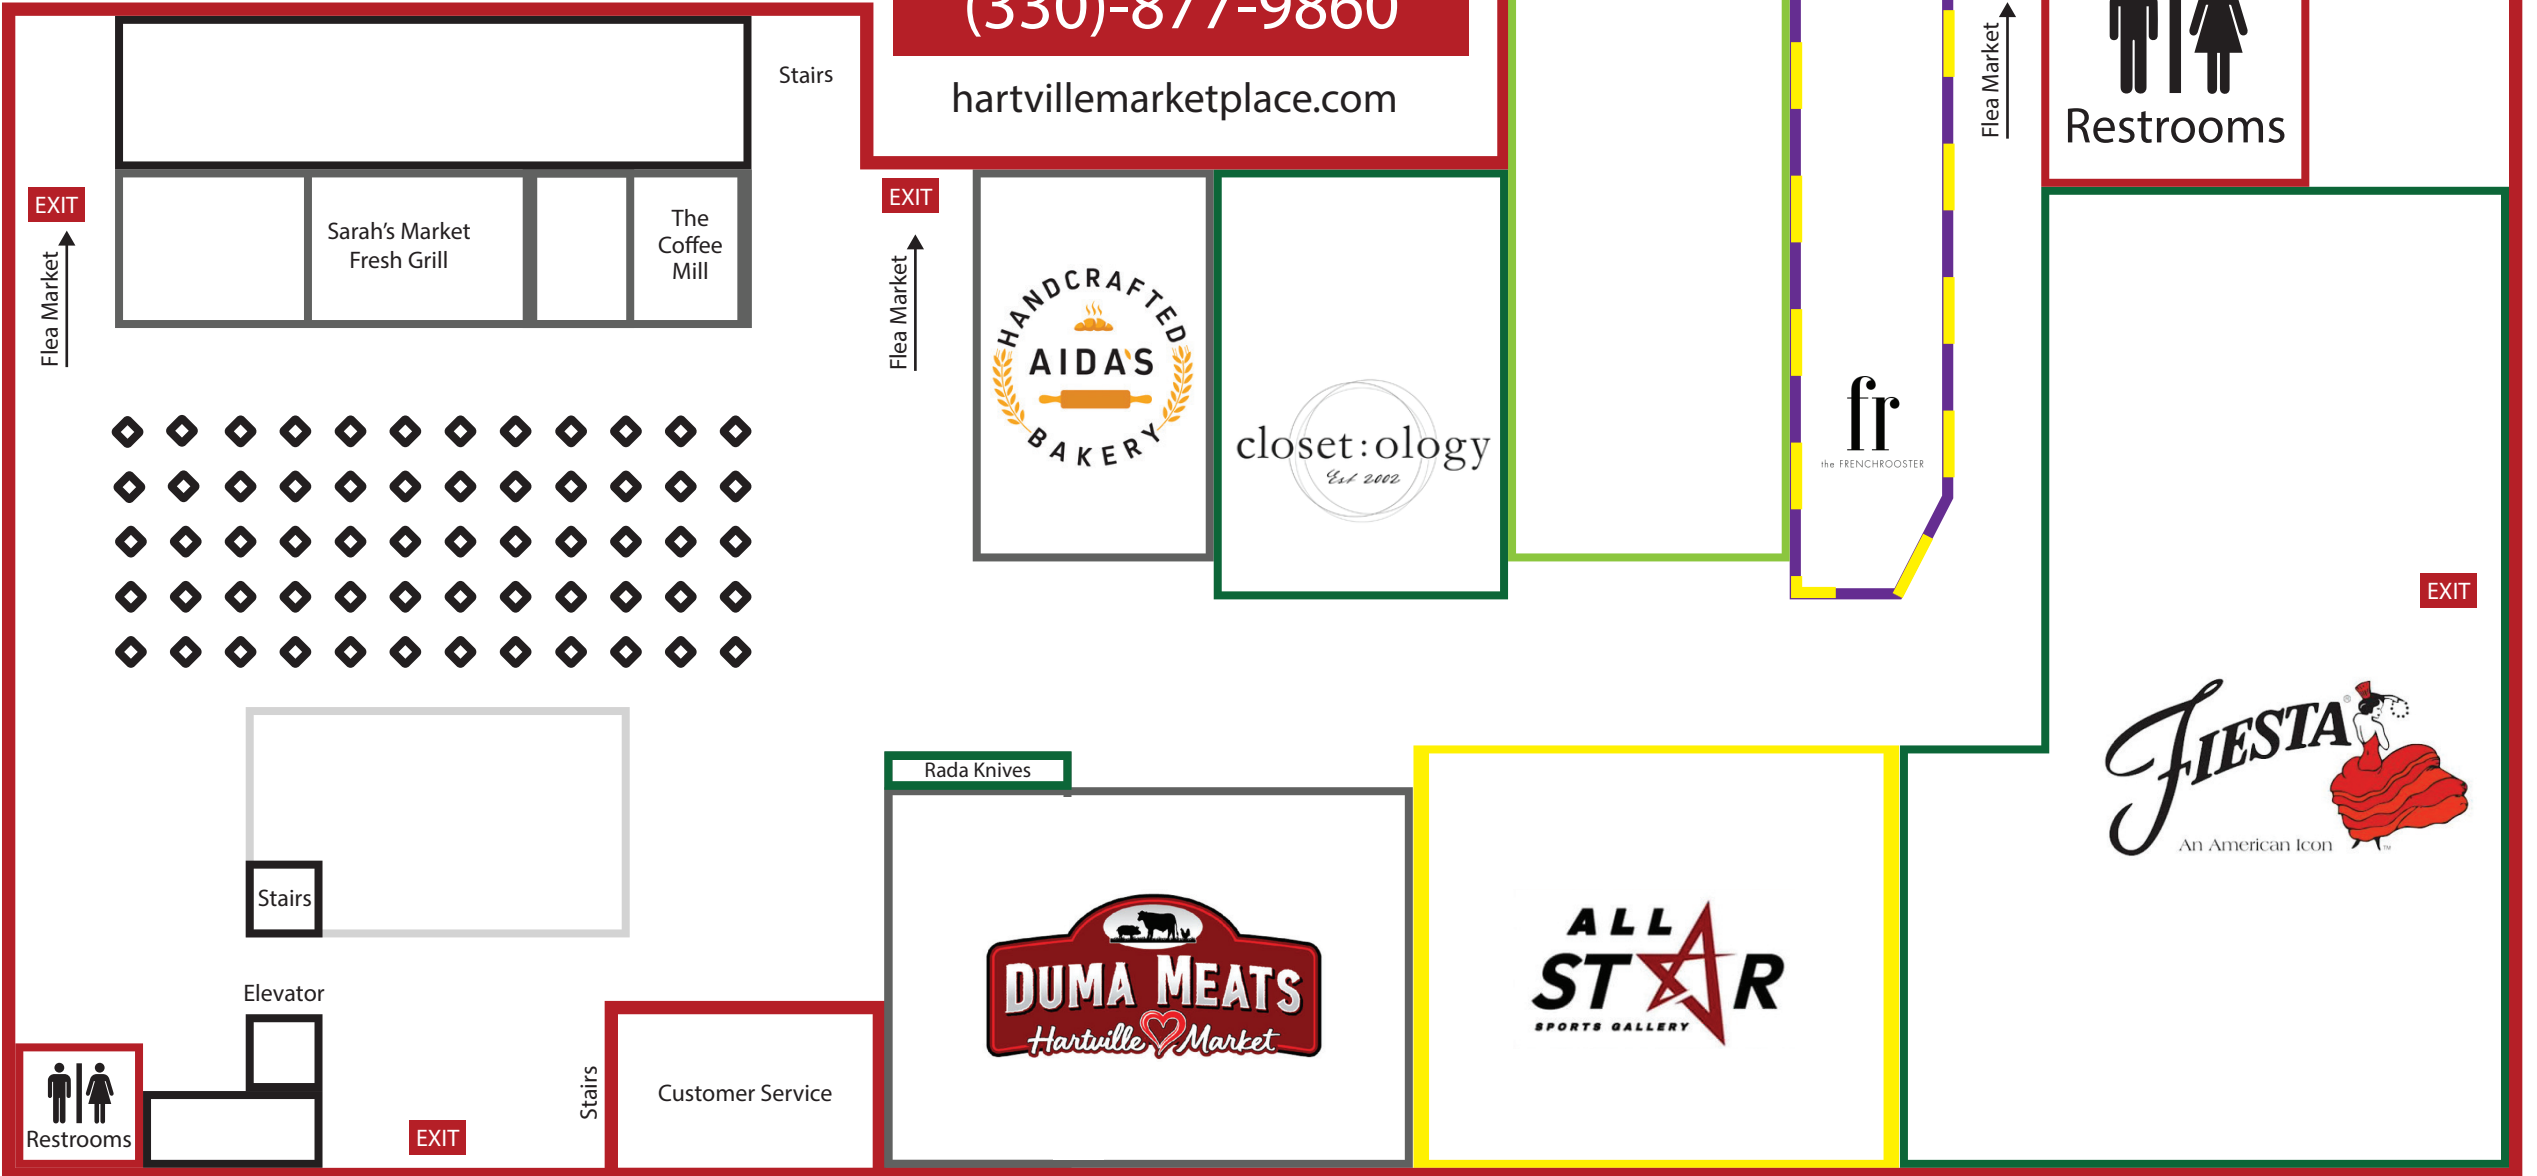

**Follow us:**

@hartvillemarketplace

**Indoor MarketPlace**

**MON, THUR, FRI, & SAT 9AM-5PM**

**TUE WED SUN CLOSED**

**Flea Market MON, FRI, & SAT**

**(330)-877-9860**

hartvillemarketplace.com

1289 Edison St. NW | Hartville, OH 44632

Food Court

South Side Market