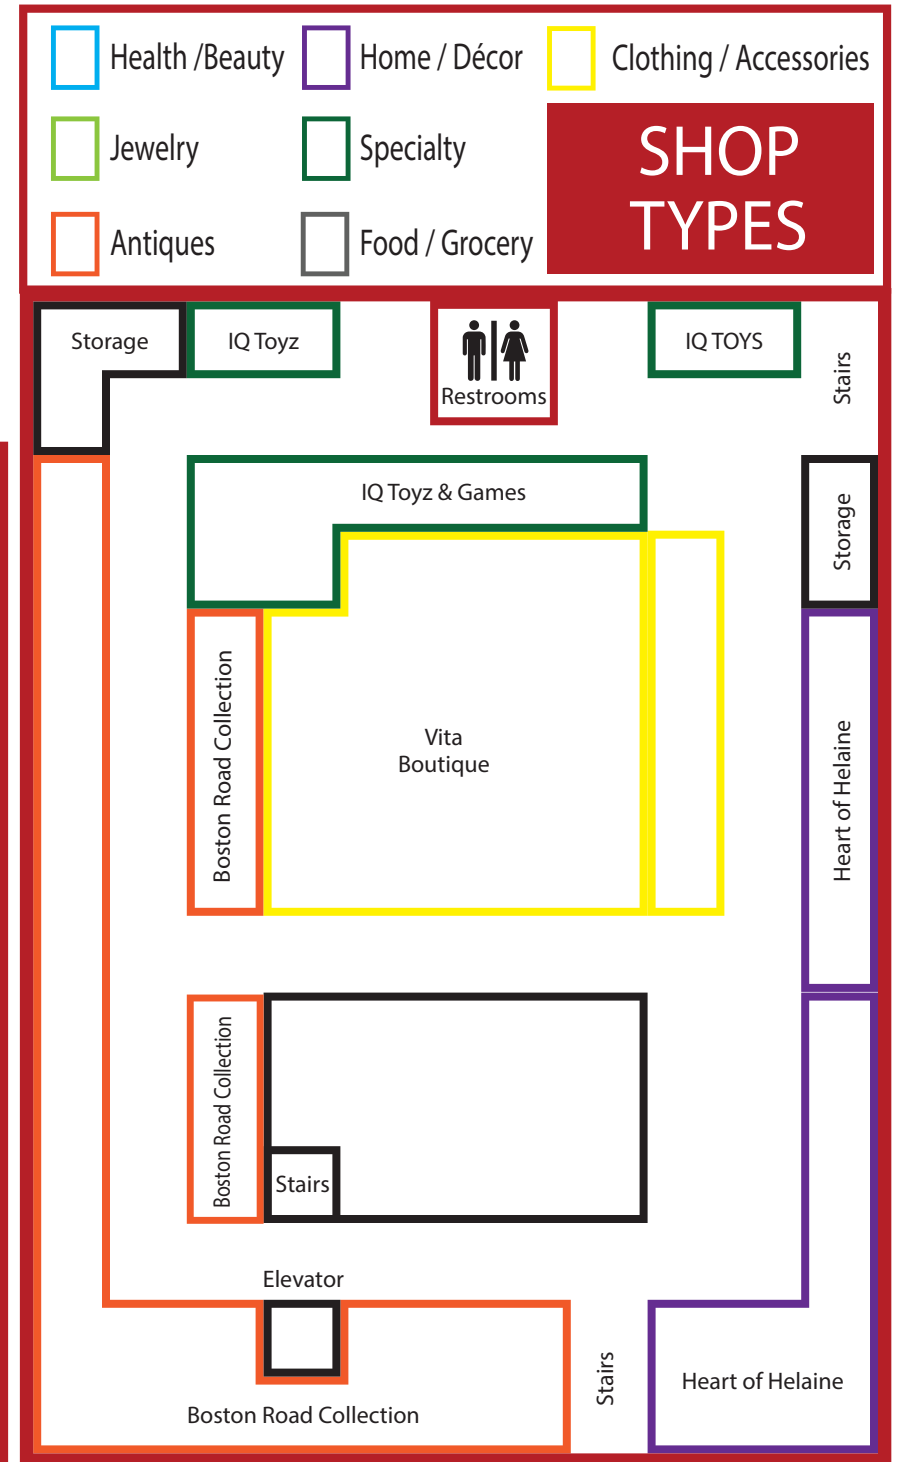

# Hartville

MARKETPLACE & FLEA MARKET

**Indoor MarketPlace**  
**MON, THUR, FRI, & SAT** 9AM-5PM  
**TUE WED SUN** CLOSED  
**Flea Market** **MON, FRI, & SAT**

**(330)-877-9860**

hartvillemarketplace.com

**SHOP TYPES**

- Health /Beauty
- Home / Décor
- Clothing / Accessories
- Jewelry
- Specialty
- Antiques
- Food / Grocery

North Wing

Second Floor

**Follow us:**

@hartvillemarketplace

**Indoor MarketPlace**

**MON, THUR, FRI, & SAT 9AM-5PM**

**TUE WED SUN CLOSED**

**Flea Market MON, FRI, & SAT**

**(330)-877-9860**

hartvillemarketplace.com

**Hartville**  
MARKETPLACE & FLEA MARKET

1289 Edison St. NW | Hartville, OH 44632

Food Court

South Side Market