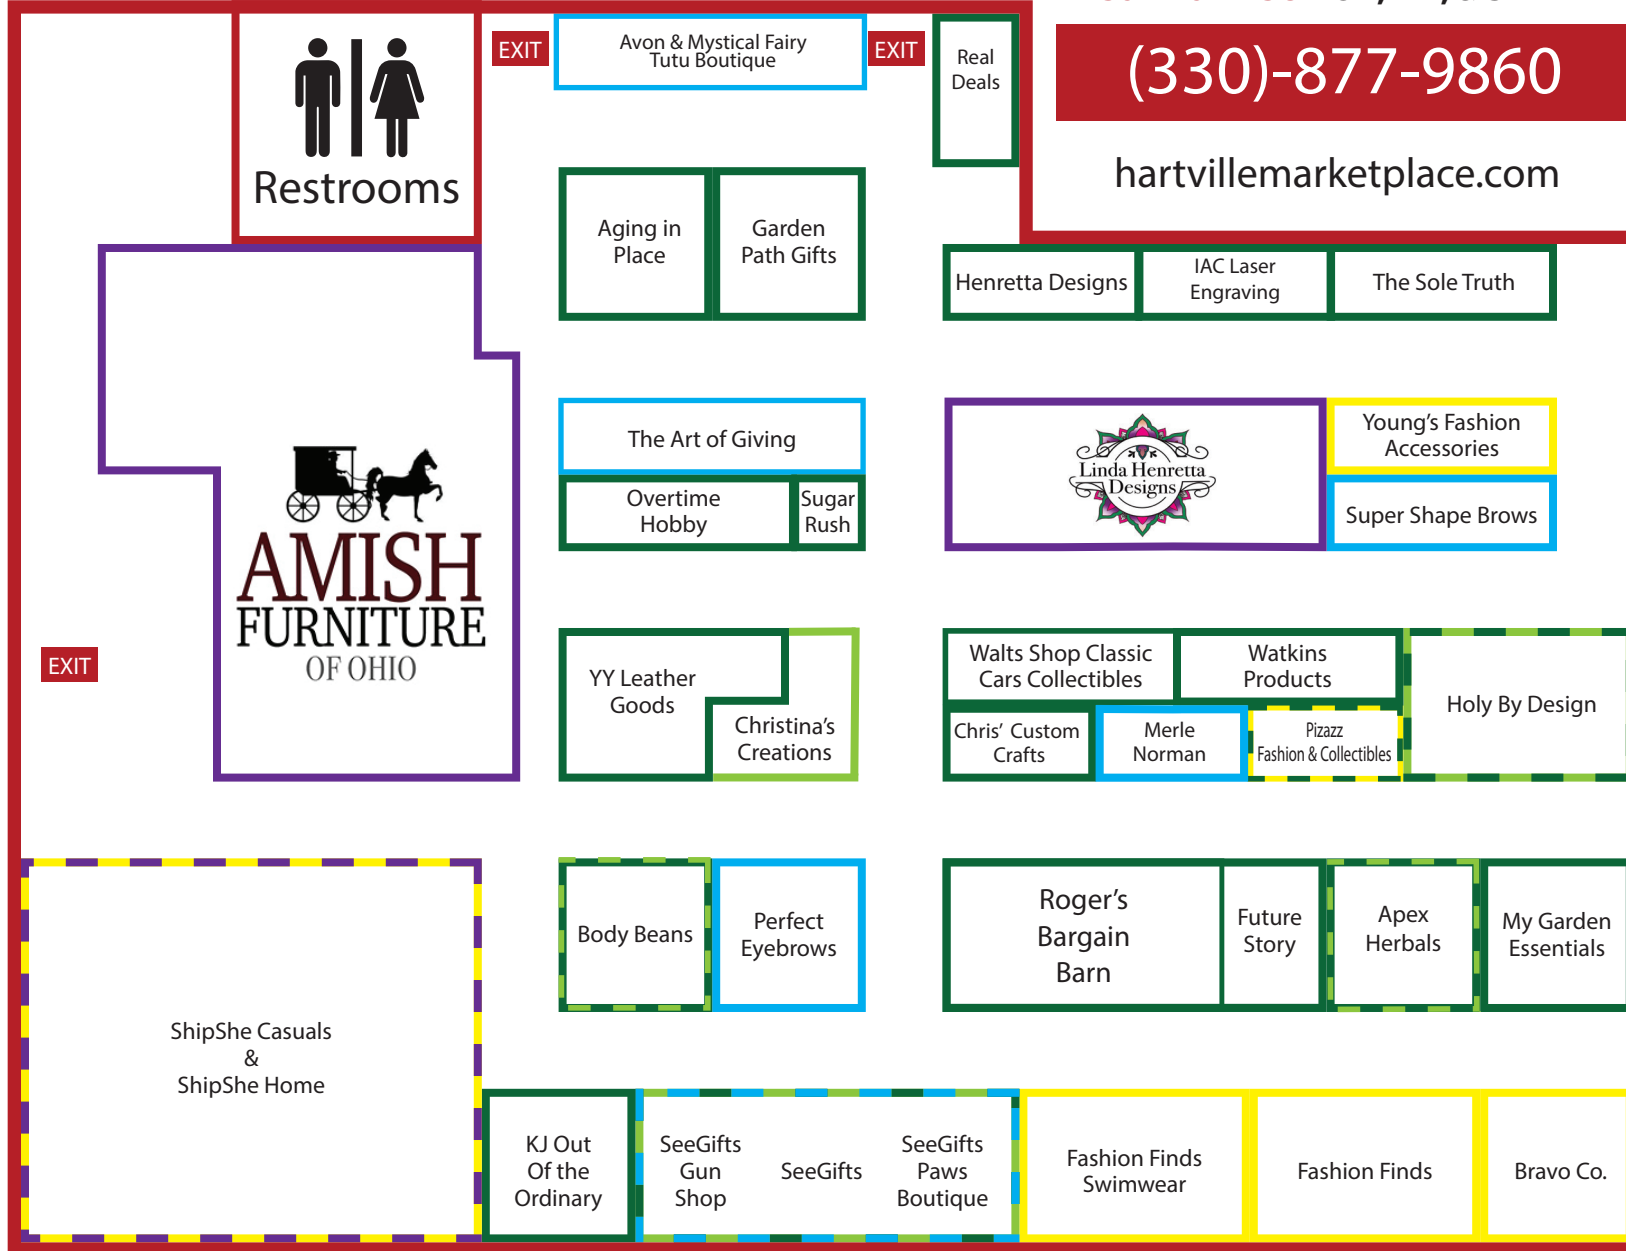

# Hartville

MARKETPLACE & FLEA MARKET

**Indoor MarketPlace**  
**MON, THUR, FRI, & SAT** 9AM-5PM  
**TUE WED SUN** CLOSED  
**Flea Market** **MON, FRI, & SAT**

**(330)-877-9860**

hartvillemarketplace.com

**SHOP TYPES**

- Health /Beauty
- Home / Décor
- Clothing / Accessories
- Jewelry
- Specialty
- Antiques
- Food / Grocery

North Wing

Second Floor

**Follow us:**

@hartvillemarketplace

**Indoor MarketPlace**

**MON, THUR, FRI, & SAT 9AM-5PM**

**TUE WED SUN CLOSED**

**Flea Market MON, FRI, & SAT**

**(330)-877-9860**

hartvillemarketplace.com

**Hartville**  
MARKETPLACE & FLEA MARKET

1289 Edison St. NW | Hartville, OH 44632

Food Court

South Side Market