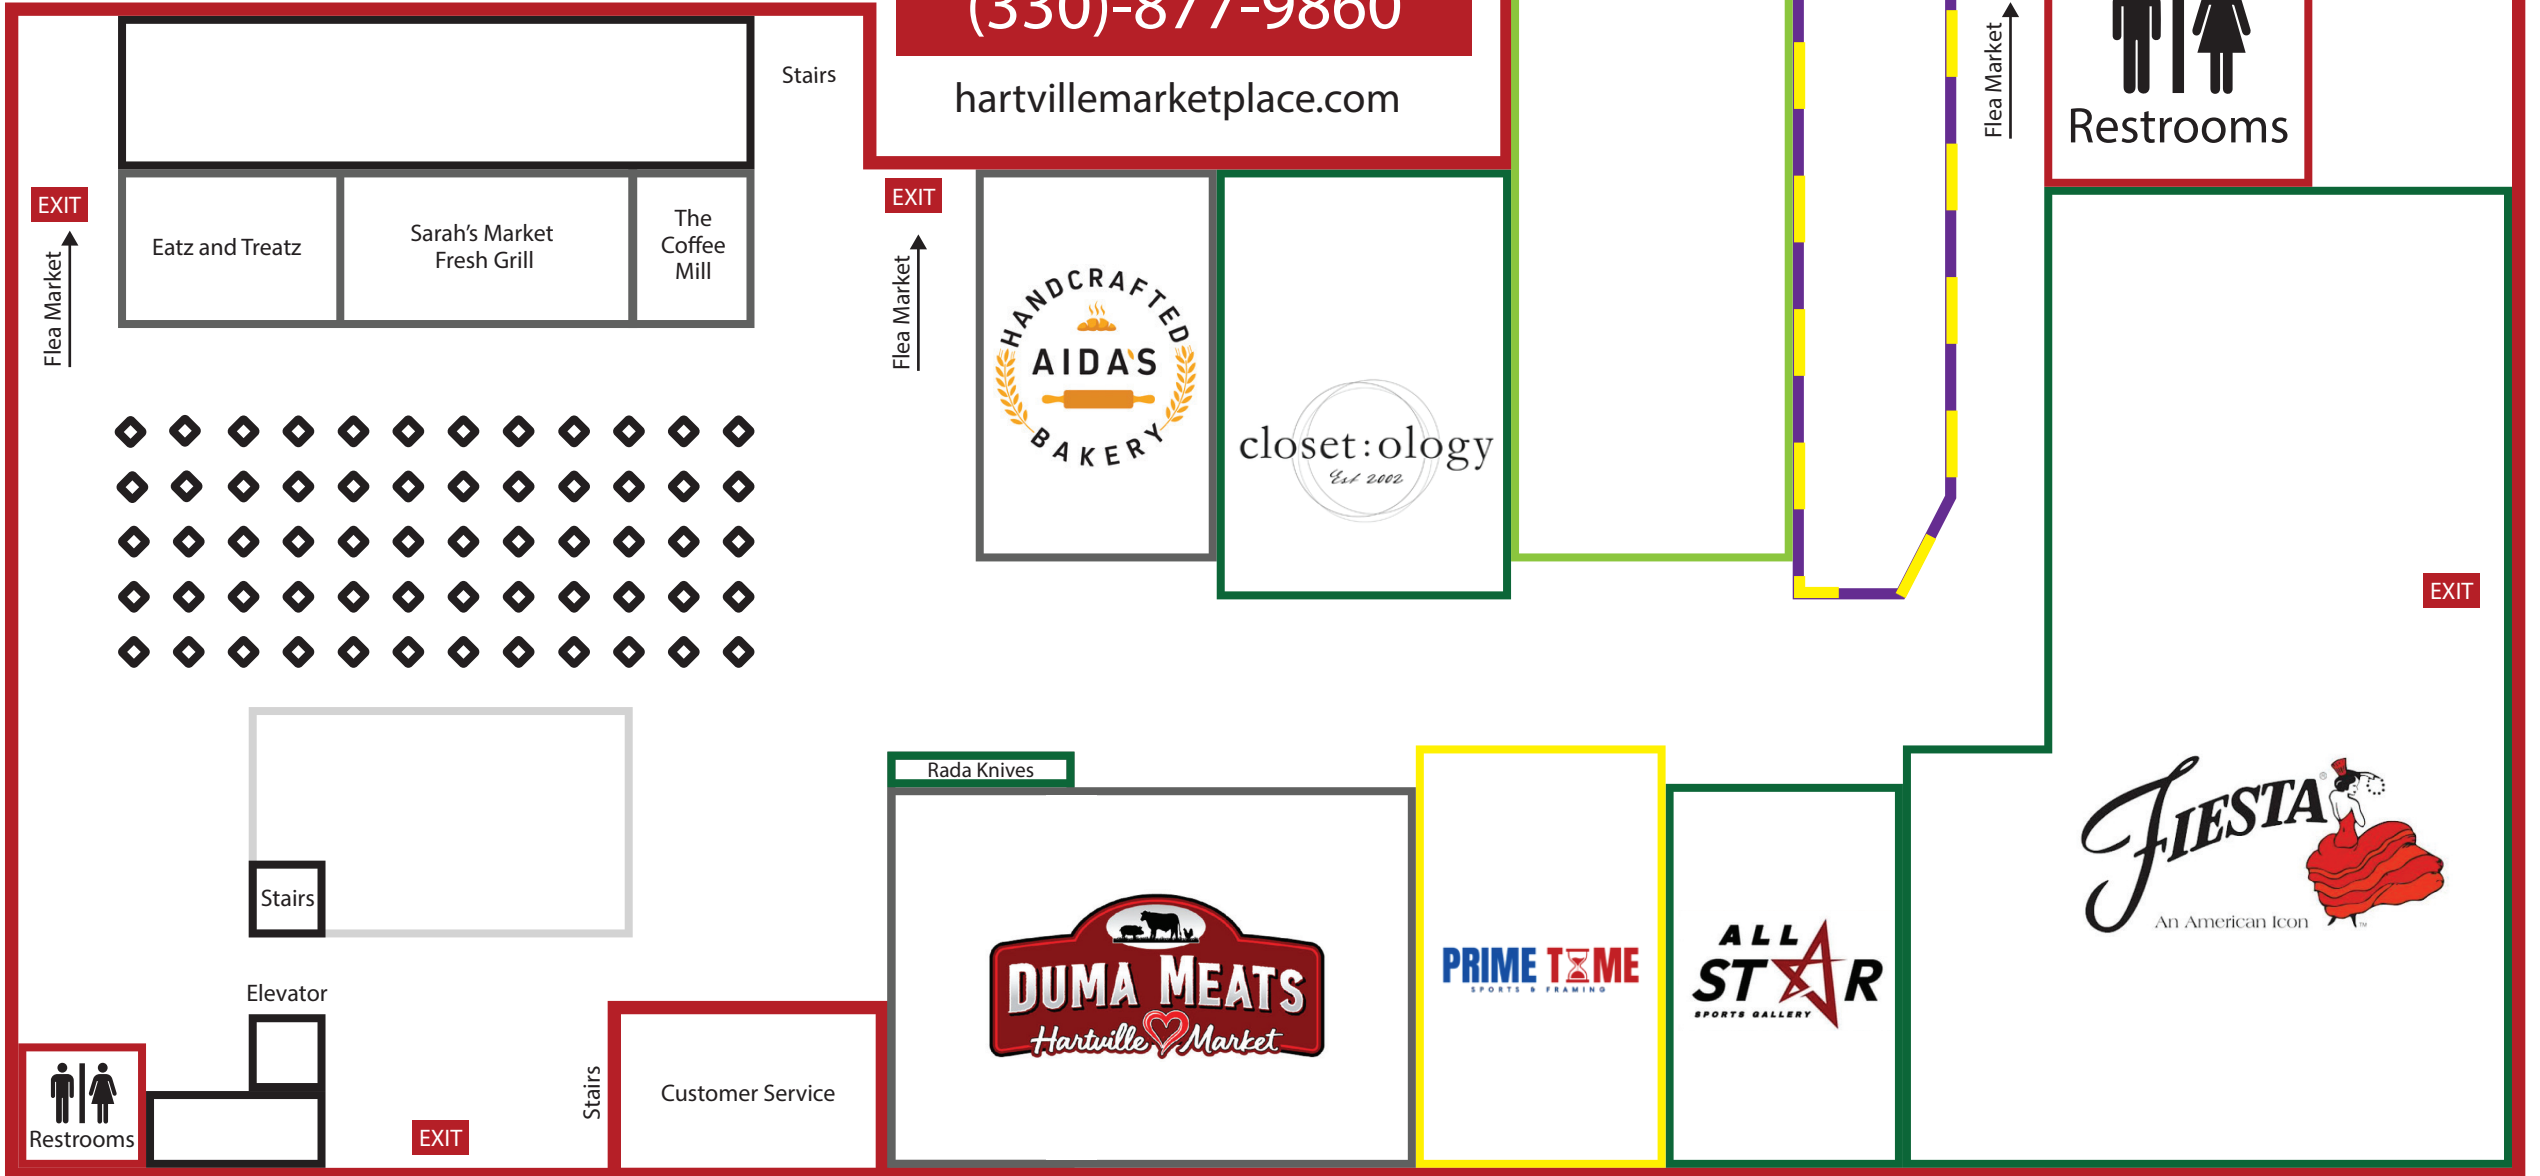

- Health /Beauty
- Home / Décor
- Clothing / Accessories
- Jewelry
- Specialty
- Antiques
- Food / Grocery

North Wing

Second Floor

**Follow us:**

@hartvillemarketplace

**Indoor MarketPlace**

**MON, THUR, FRI, & SAT 9AM-5PM**

**TUE WED SUN CLOSED**

**Flea Market MON, FRI, & SAT**

**(330)-877-9860**

hartvillemarketplace.com

**Hartville**  
MARKETPLACE & FLEA MARKET

1289 Edison St. NW | Hartville, OH 44632

Food Court

South Side Market