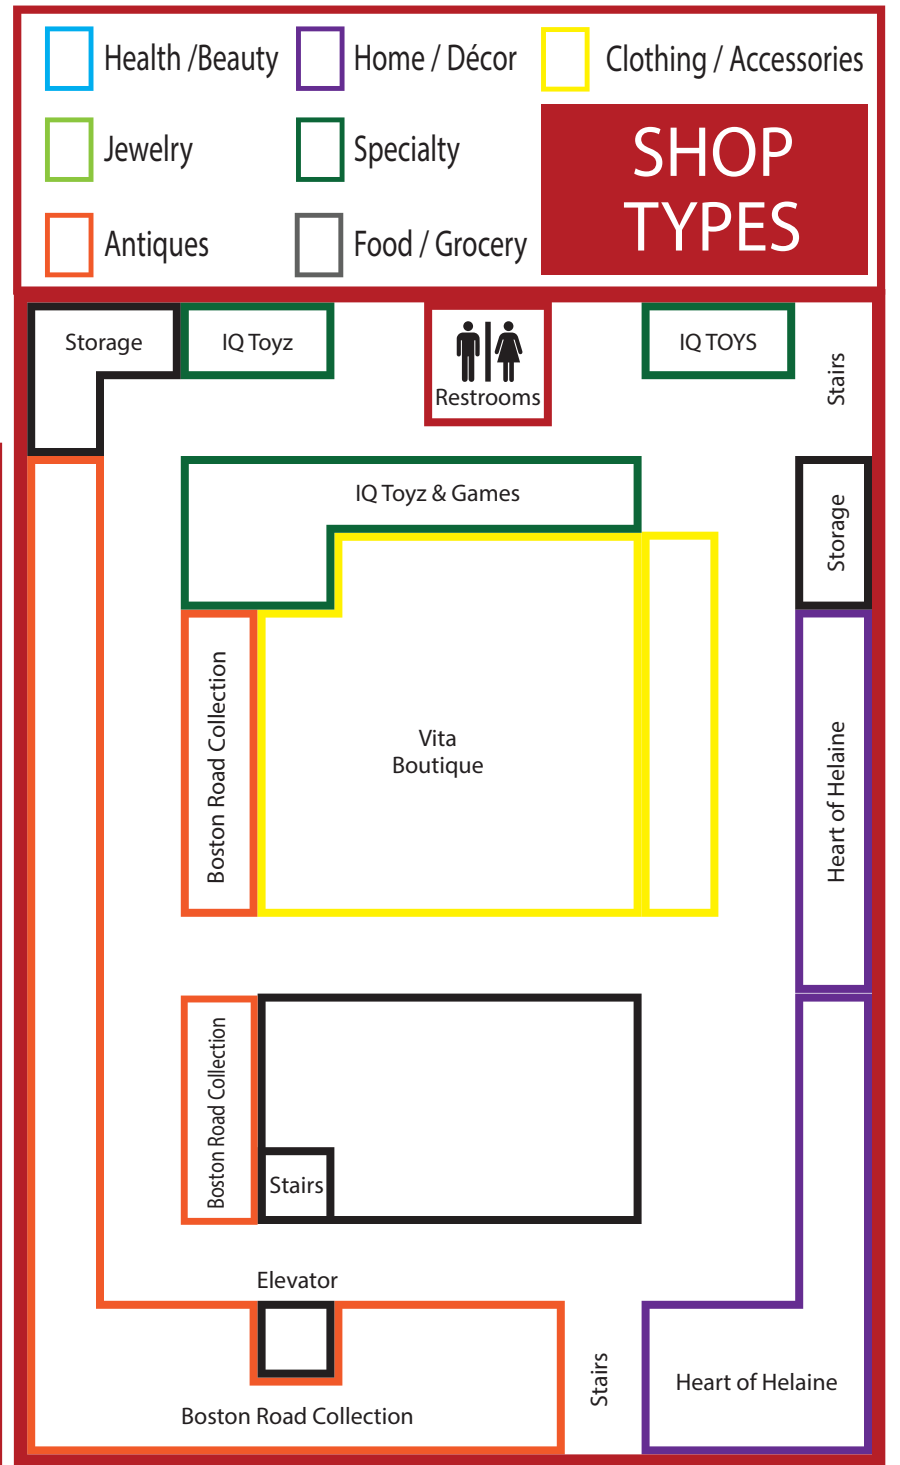

Hartville

MARKETPLACE & FLEA MARKET

Indoor MarketPlace
MON, THUR, FRI, & SAT 9AM-5PM
TUE WED SUN CLOSED
Flea Market **MON, FRI, & SAT**

(330)-877-9860

hartvillemarketplace.com

SHOP TYPES

- Health /Beauty
- Home / Décor
- Clothing / Accessories
- Jewelry
- Specialty
- Antiques
- Food / Grocery

North Wing

Second Floor

Follow us:

@hartvillemarketplace

Indoor MarketPlace

MON, THUR, FRI, & SAT 9AM-5PM

TUE WED SUN CLOSED

Flea Market MON, FRI, & SAT

Hartville
MARKETPLACE & FLEA MARKET

1289 Edison St. NW | Hartville, OH 44632

(330)-877-9860

hartvillemarketplace.com

Food Court

South Side Market