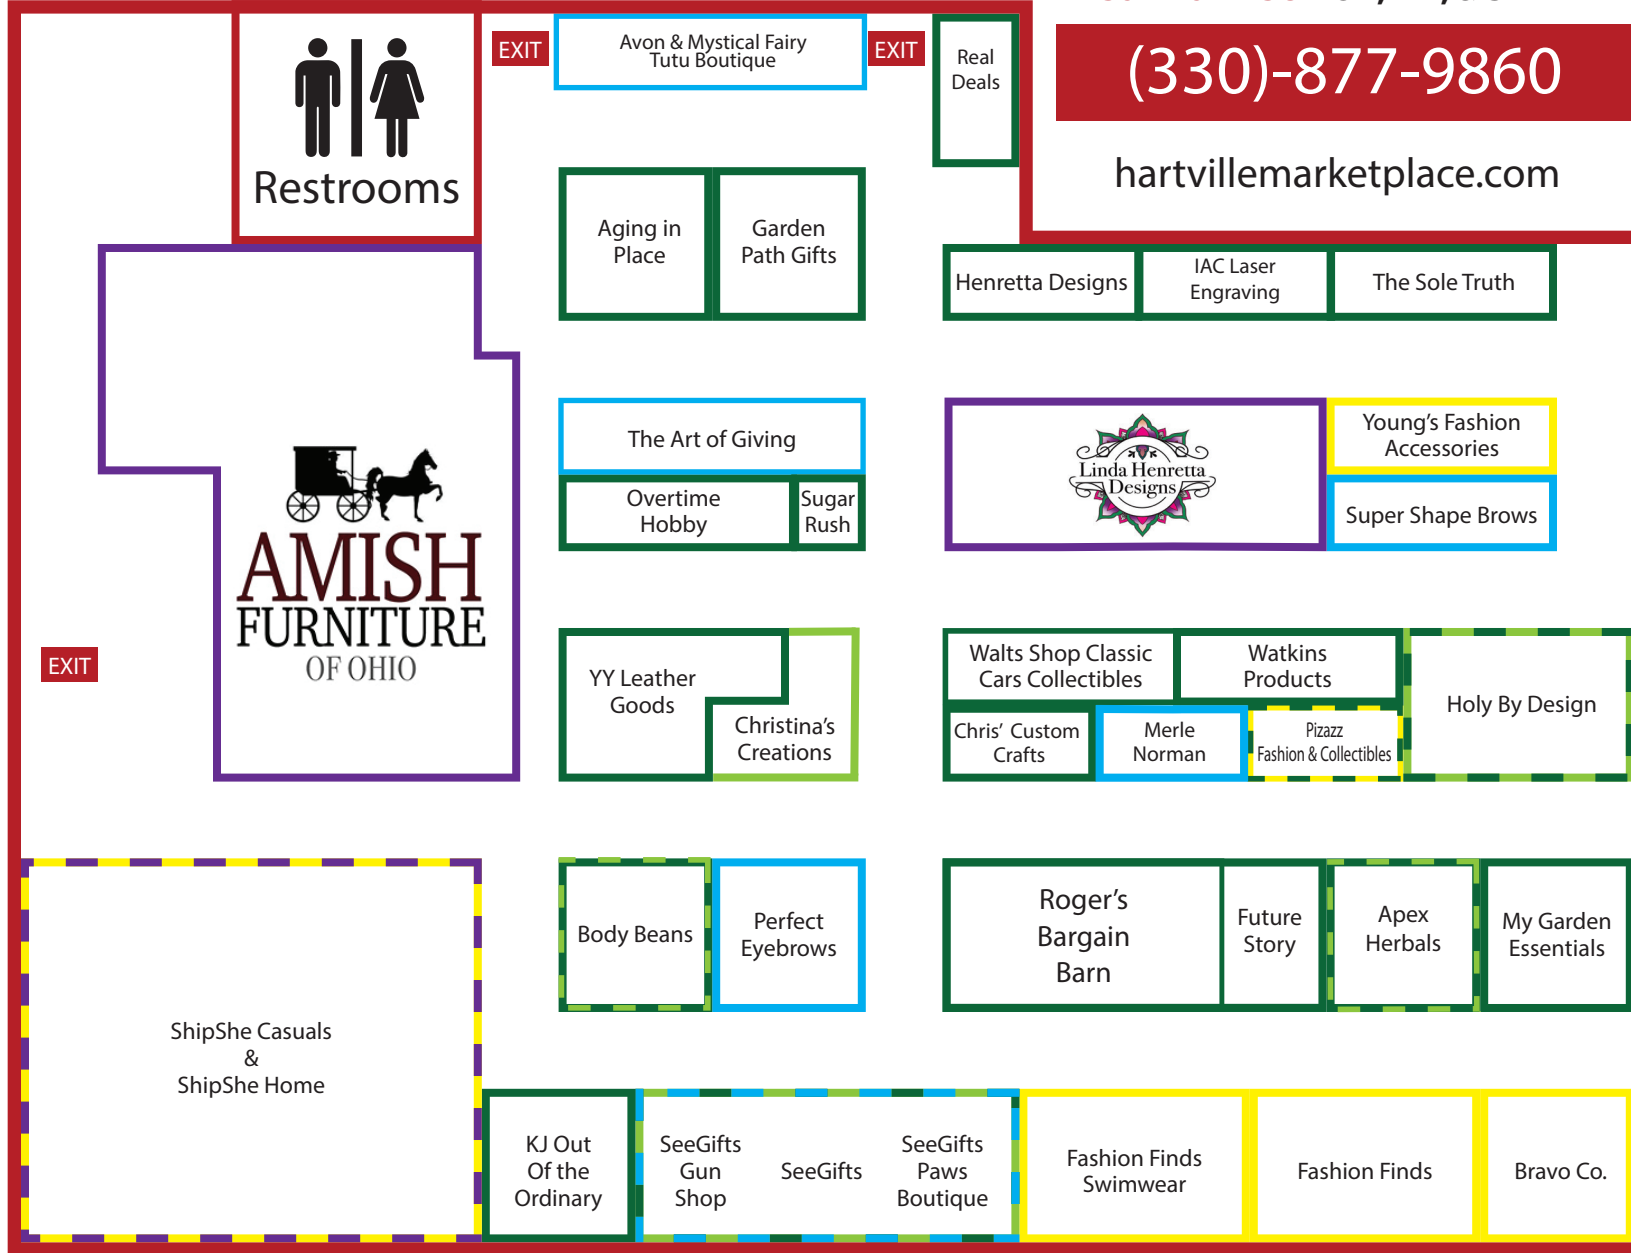

Hartville

MARKETPLACE & FLEA MARKET

Indoor MarketPlace
MON, THUR, FRI, & SAT 9AM-5PM
TUE WED SUN CLOSED
Flea Market **MON, FRI, & SAT**

(330)-877-9860

hartvillemarketplace.com

SHOP TYPES

- Health /Beauty
- Home / Décor
- Clothing / Accessories
- Jewelry
- Specialty
- Antiques
- Food / Grocery

North Wing

Second Floor

Follow us:

@hartvillemarketplace

Indoor MarketPlace

MON, THUR, FRI, & SAT 9AM-5PM

TUE WED SUN CLOSED

Flea Market MON, FRI, & SAT

Hartville
MARKETPLACE & FLEA MARKET

1289 Edison St. NW | Hartville, OH 44632

(330)-877-9860

hartvillemarketplace.com

Food Court

South Side Market