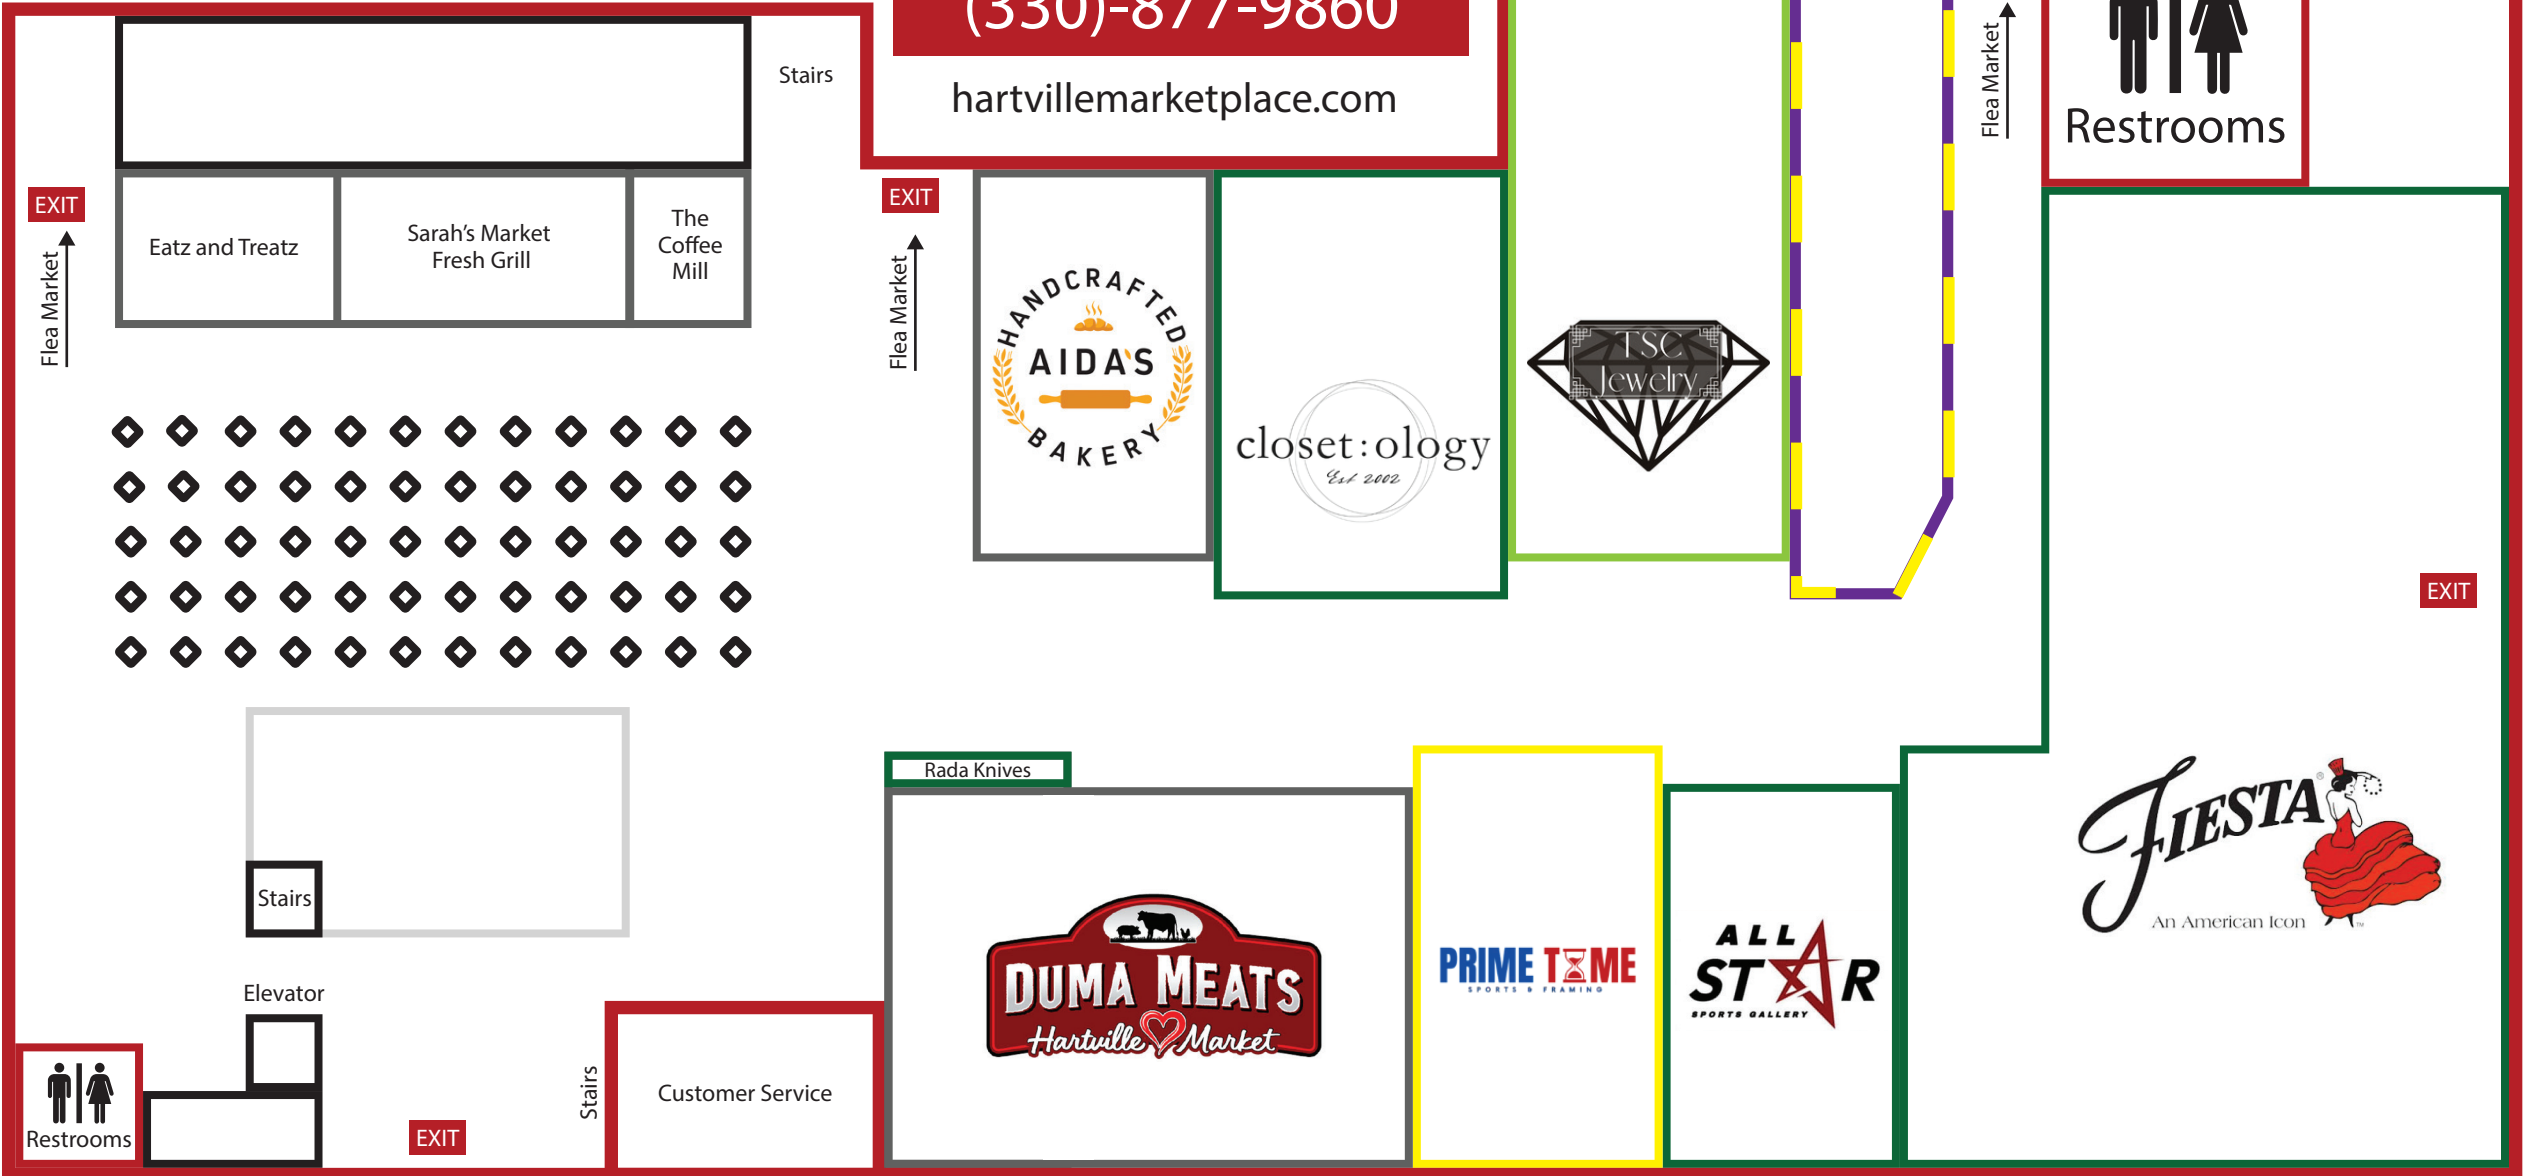

North Wing

Second Floor

Follow us:

@hartvillemarketplace

Indoor MarketPlace

MON, THUR, FRI, & SAT 9AM-5PM

TUE WED SUN CLOSED

Flea Market MON, FRI, & SAT

Hartville
MARKETPLACE & FLEA MARKET

1289 Edison St. NW | Hartville, OH 44632

(330)-877-9860

hartvillemarketplace.com

Food Court

South Side Market