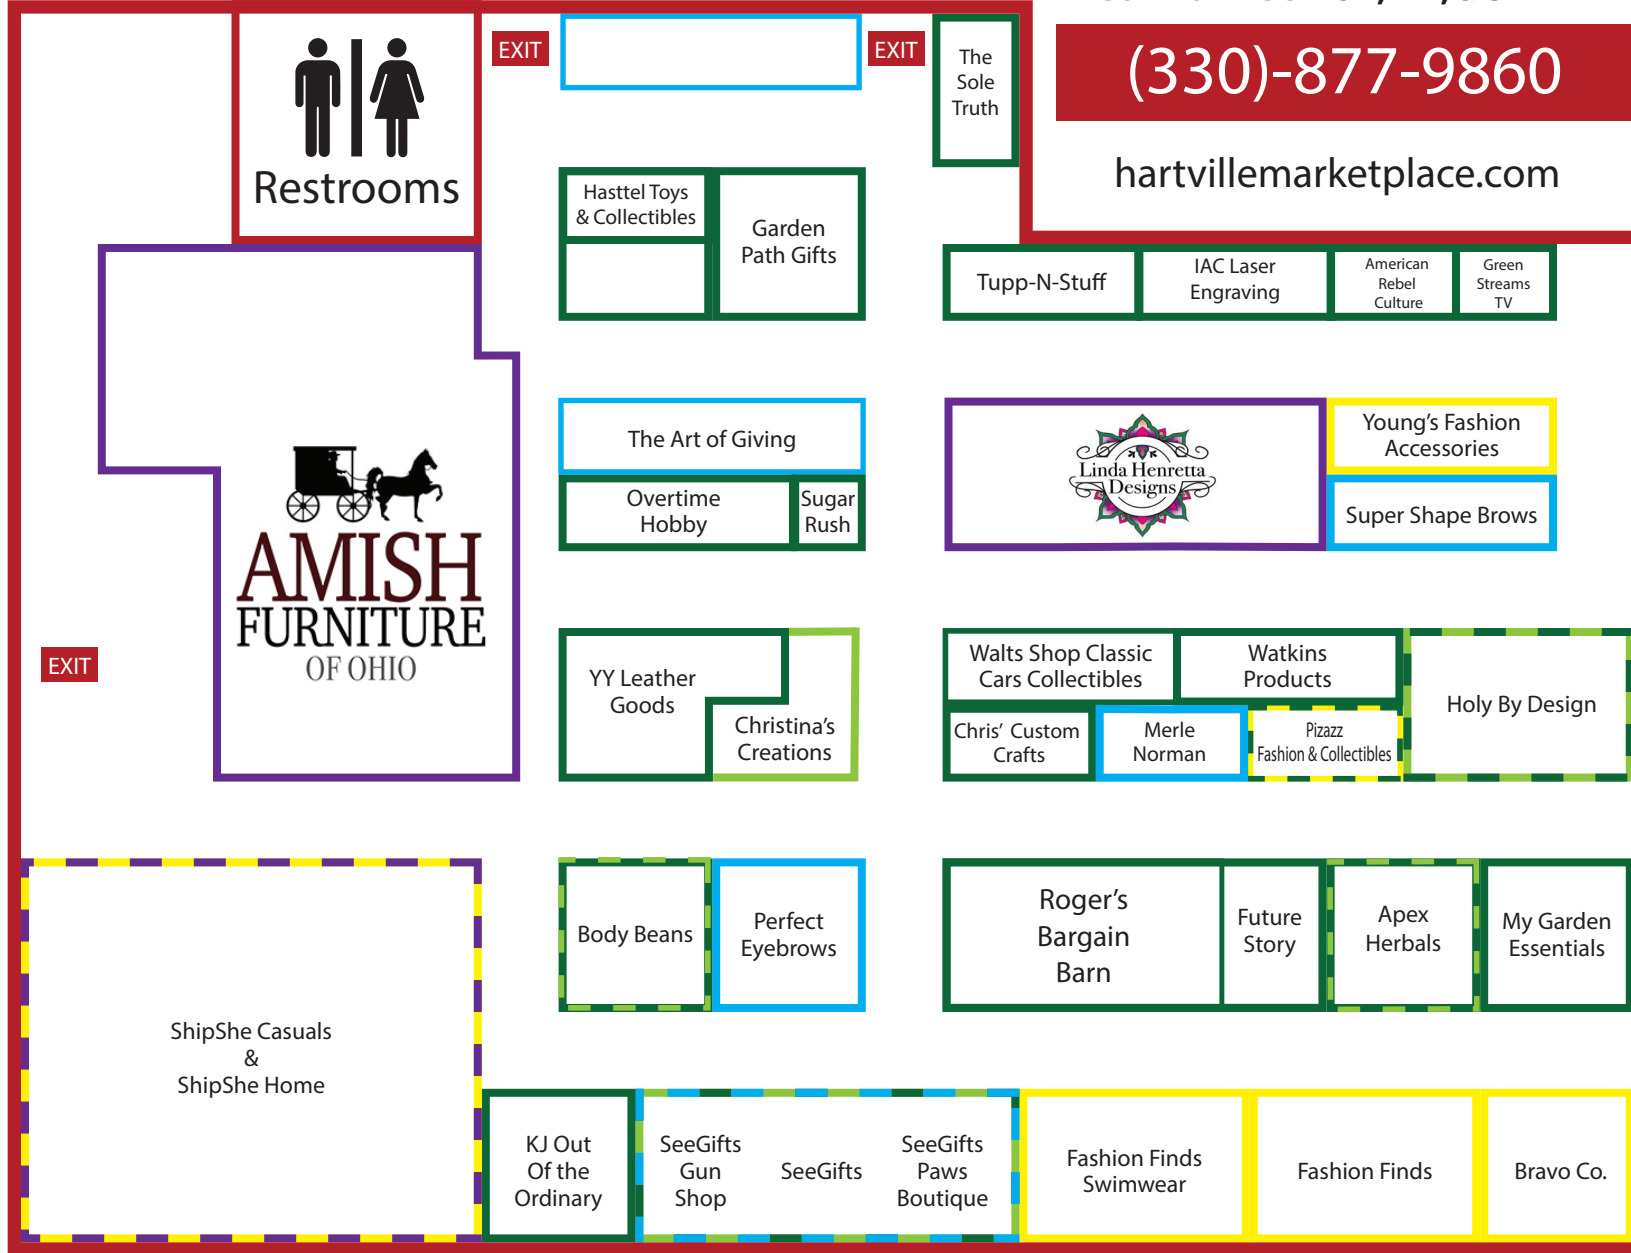

- Health / Beauty
- Home / Décor
- Clothing / Accessories
- Jewelry
- Specialty
- Antiques
- Food / Grocery

North Wing

Second Floor

**Follow us:**

@hartvillemarketplace

**Indoor MarketPlace**

**MON, THUR, FRI, & SAT 9AM-5PM**