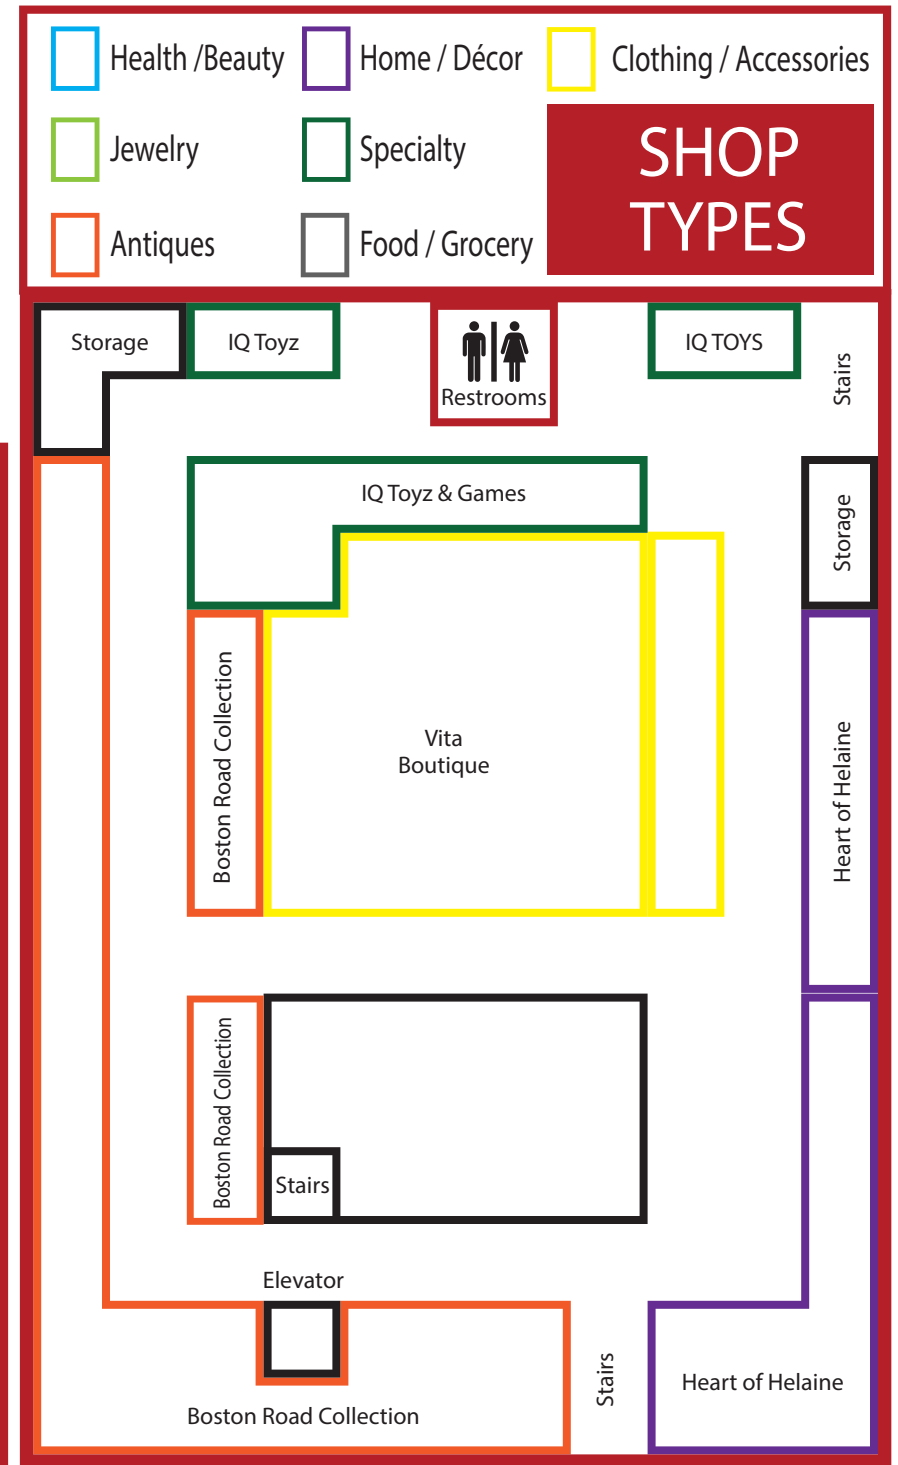

# Hartville

MARKETPLACE & FLEA MARKET

**Indoor MarketPlace**  
**MON, THUR, FRI, & SAT** 9AM-5PM  
**TUE WED SUN** CLOSED  
**Flea Market** **MON, FRI, & SAT**

**(330)-877-9860**

hartvillemarketplace.com

**SHOP TYPES**

- Health / Beauty
- Home / Décor
- Clothing / Accessories
- Jewelry
- Specialty
- Antiques
- Food / Grocery

North Wing

Second Floor

**Follow us:**

@hartvillemarketplace

**Indoor MarketPlace**

**MON, THUR, FRI, & SAT 9AM-5PM**

**TUE WED SUN CLOSED**

**Flea Market MON, FRI, & SAT**

# Hartville

MARKETPLACE & FLEA MARKET

1289 Edison St. NW | Hartville, OH 44632

**(330)-877-9860**

hartvillemarketplace.com

Food Court

South Side Market