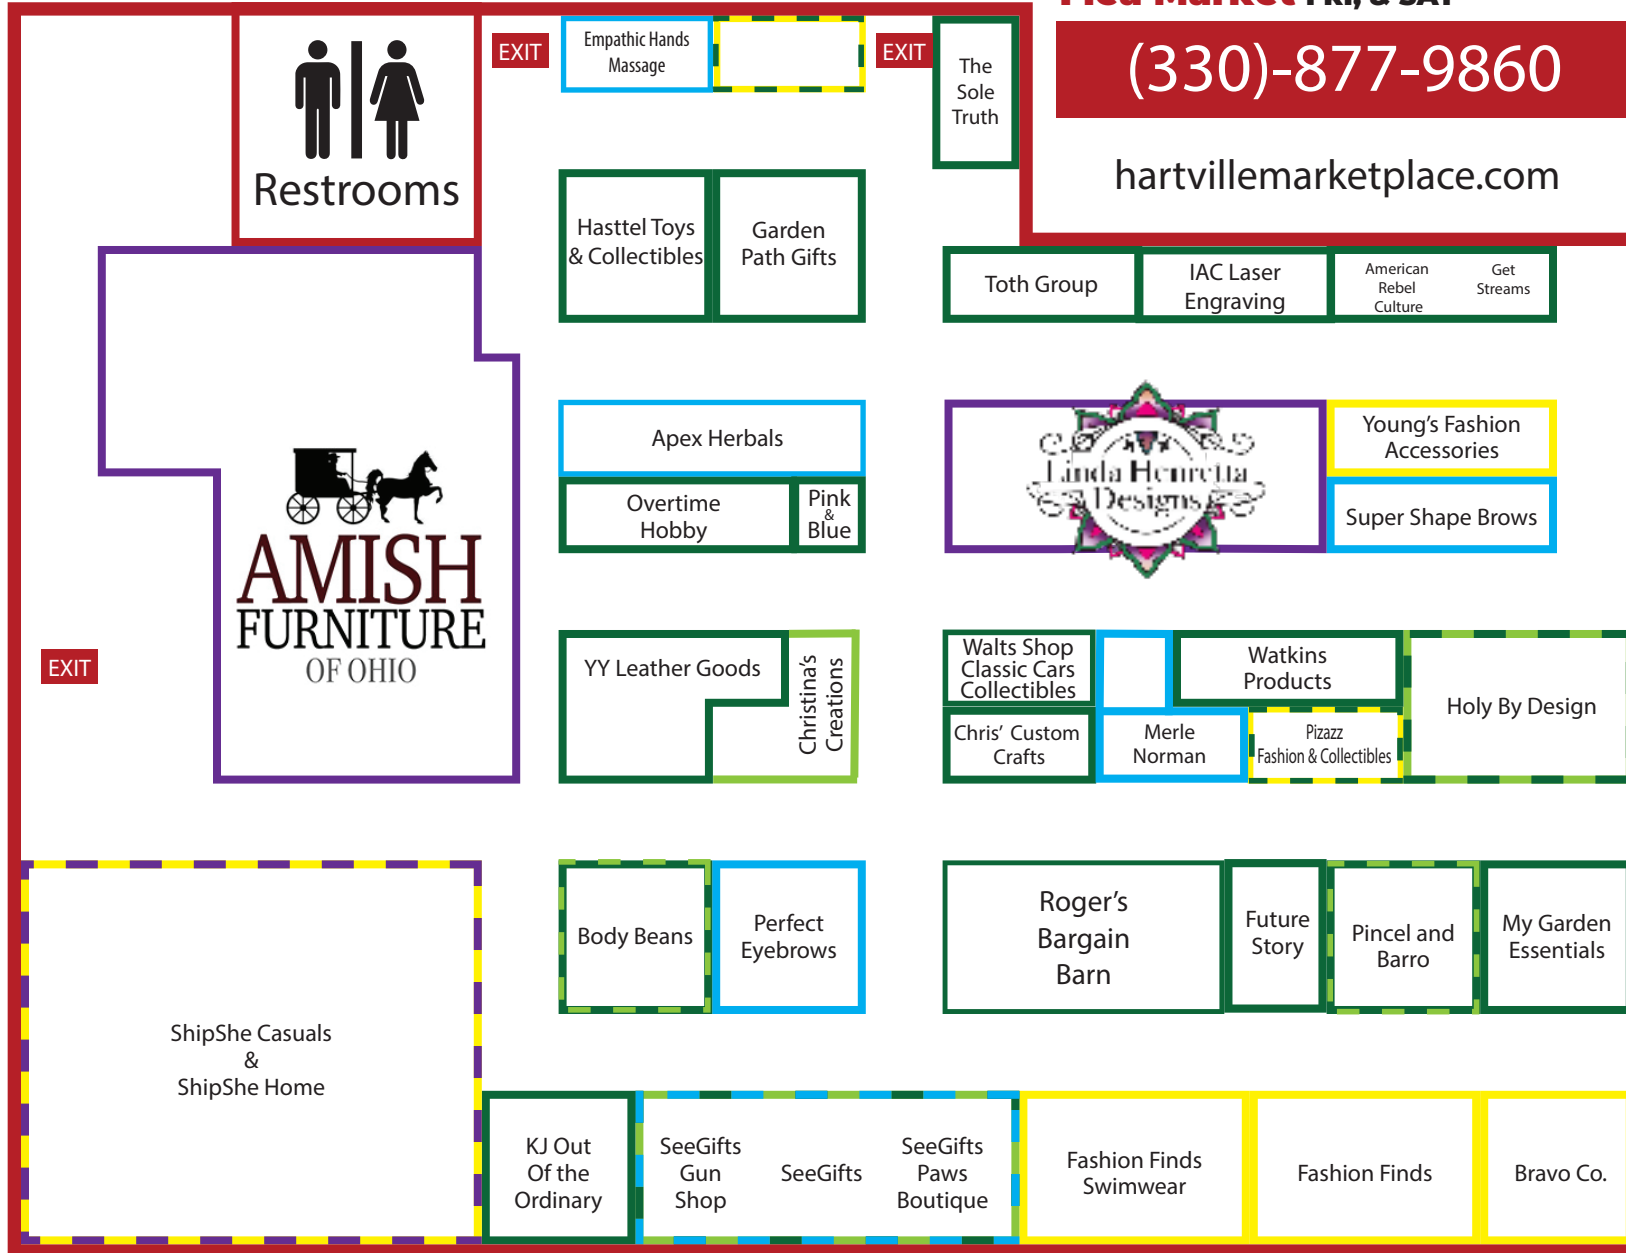

Hartville

MARKETPLACE & FLEA MARKET

MarketPlace & Farmers Market
MON, THUR, FRI, & SAT 9AM-5PM
TUE WED SUN CLOSED
Flea Market FRI, & SAT

(330)-877-9860

hartvillemarketplace.com

SHOP TYPES

- Health /Beauty
- Home / Décor
- Clothing / Accessories
- Jewelry
- Specialty
- Antiques
- Food / Grocery

North Wing

Second Floor

Follow us:

@hartvillemarketplace

MarketPlace & Farmers Market

MON, THUR, FRI, & SAT 9AM-5PM

TUE WED SUN CLOSED

Flea Market FRI, & SAT

Hartville
MARKETPLACE & FLEA MARKET

1289 Edison St. NW | Hartville, OH 44632

(330)-877-9860

hartvillemarketplace.com

Food Court

South Side Market