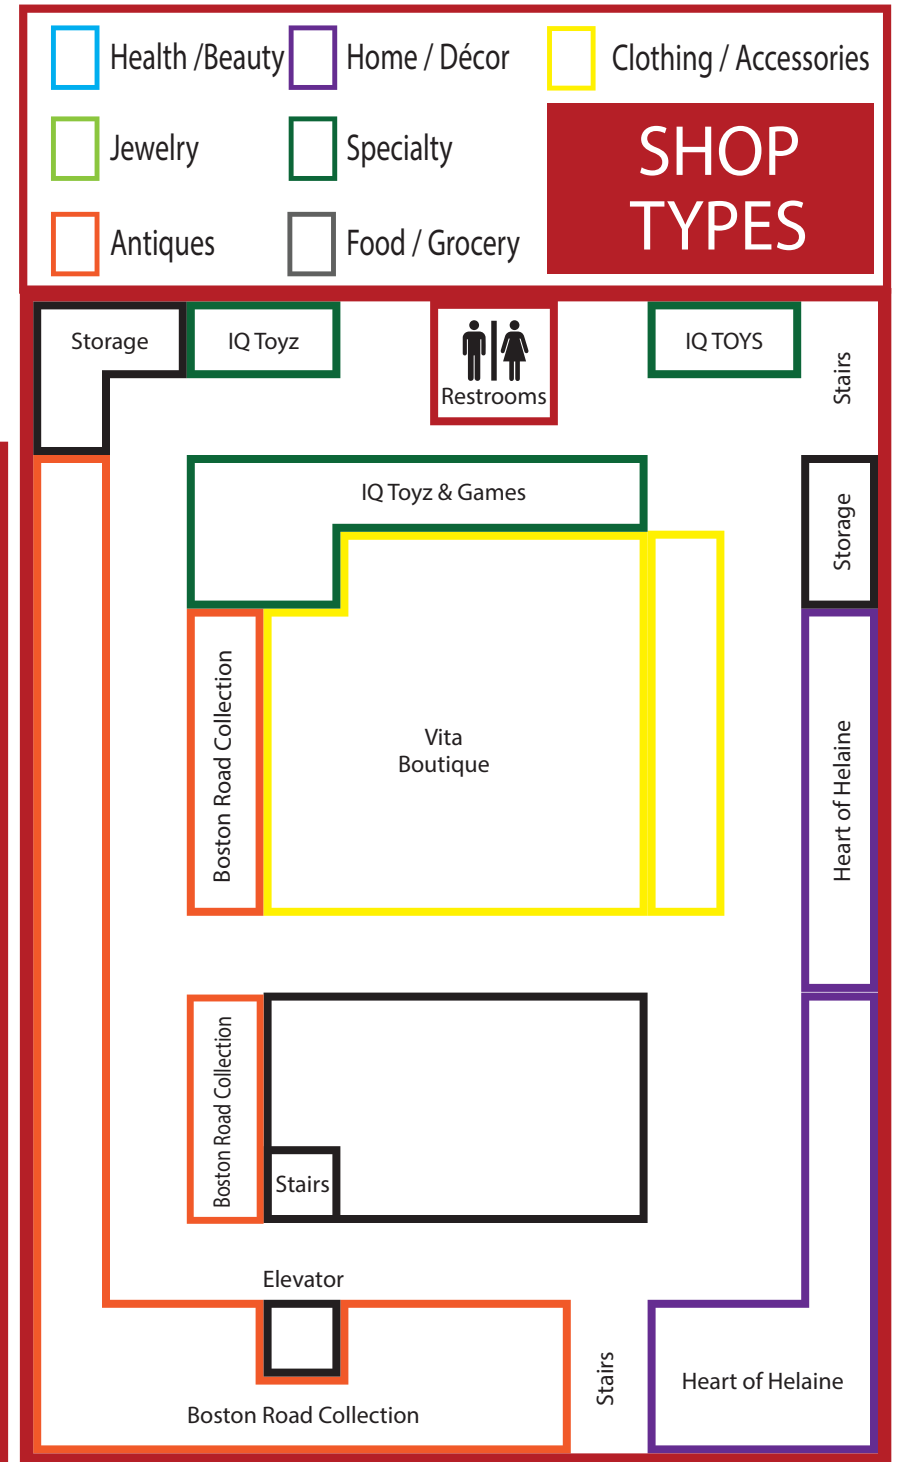

Hartville

MARKETPLACE & FLEA MARKET

MarketPlace & Farmers Market
MON, THUR, FRI, & SAT 9AM-5PM
TUE WED SUN CLOSED
Flea Market FRI, & SAT

(330)-877-9860

hartvillemarketplace.com

SHOP TYPES

- Health /Beauty
- Home / Décor
- Clothing / Accessories
- Jewelry
- Specialty
- Antiques
- Food / Grocery

North Wing

Second Floor

Follow us:

@hartvillemarketplace

MarketPlace & Farmers Market

MON, THUR, FRI, & SAT 9AM-5PM

TUE WED SUN CLOSED

Flea Market FRI, & SAT

Hartville
MARKETPLACE & FLEA MARKET

1289 Edison St. NW | Hartville, OH 44632

(330)-877-9860

hartvillemarketplace.com

Food Court

South Side Market