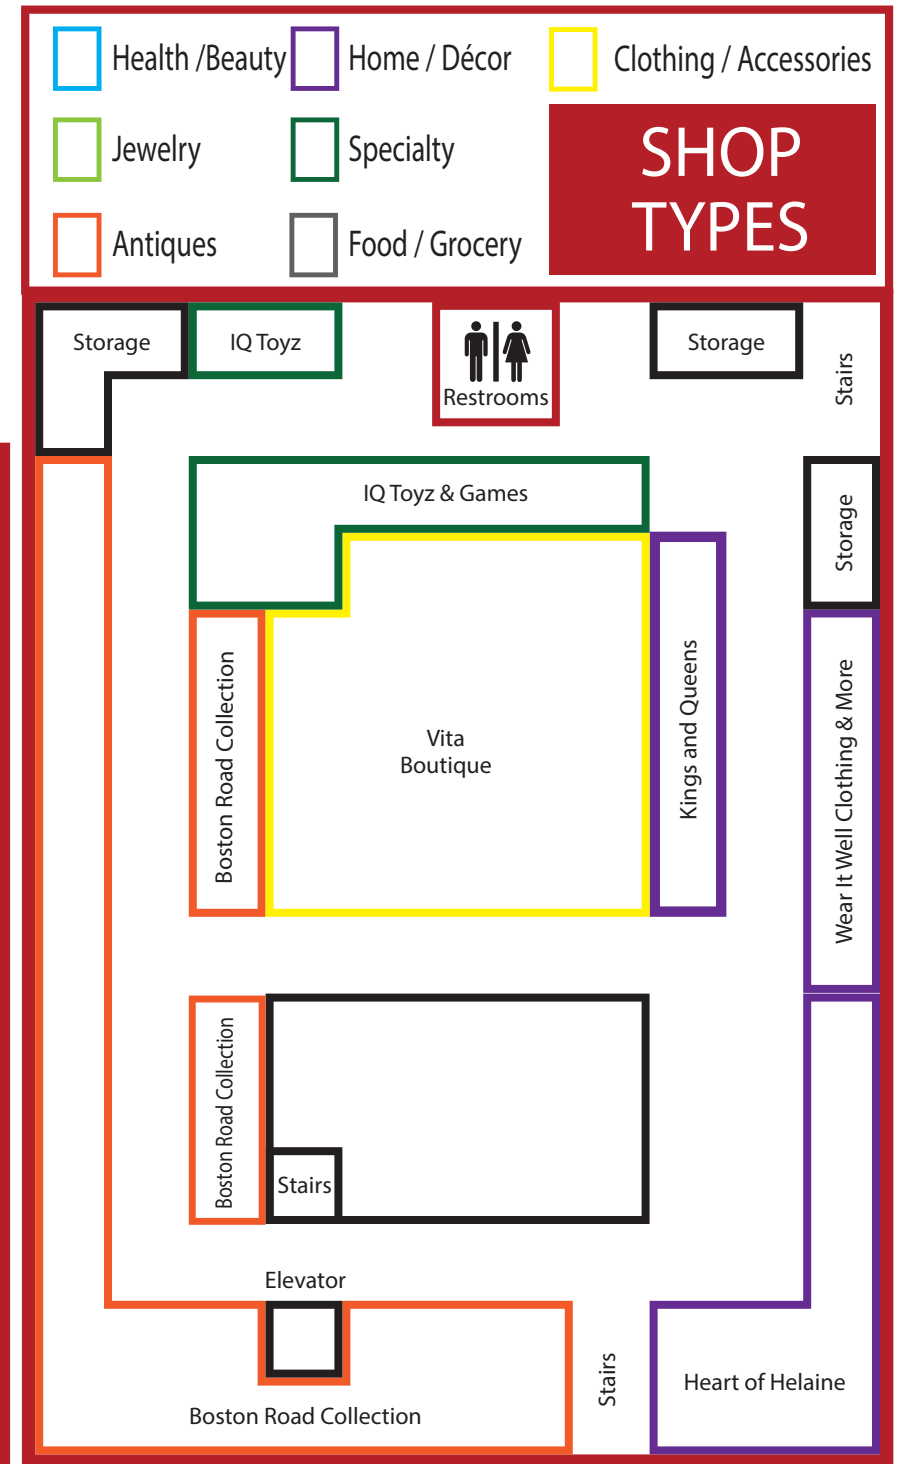

# Hartville

MARKETPLACE & FLEA MARKET

**MarketPlace  
Flea Market**  
**MON, THUR, FRI,**  
**& SAT 9AM-5PM**  
**TUE WEDSUN CLOSED**

**(330)-877-9860**

hartvillemarketplace.com

**SHOP TYPES**

- Health /Beauty
- Home / Décor
- Clothing / Accessories
- Jewelry
- Specialty
- Antiques
- Food / Grocery

North Wing

Second Floor

**Follow us:**  
@hartvillemarketplace

**MarketPlace  
& Flea Market**  
**MON, THUR, FRI,**  
**& SAT** 9AM-5PM  
**TUE WEDSUN** CLOSED

**South  
Side Market**  
**MON-SAT** 9AM-6PM  
**TUE, WED & SUN**  
CLOSED

1289 Edison St. NW | Hartville, OH 44632

**(330)-877-9860**

hartvillemarketplace.com

Food Court

South Side Market