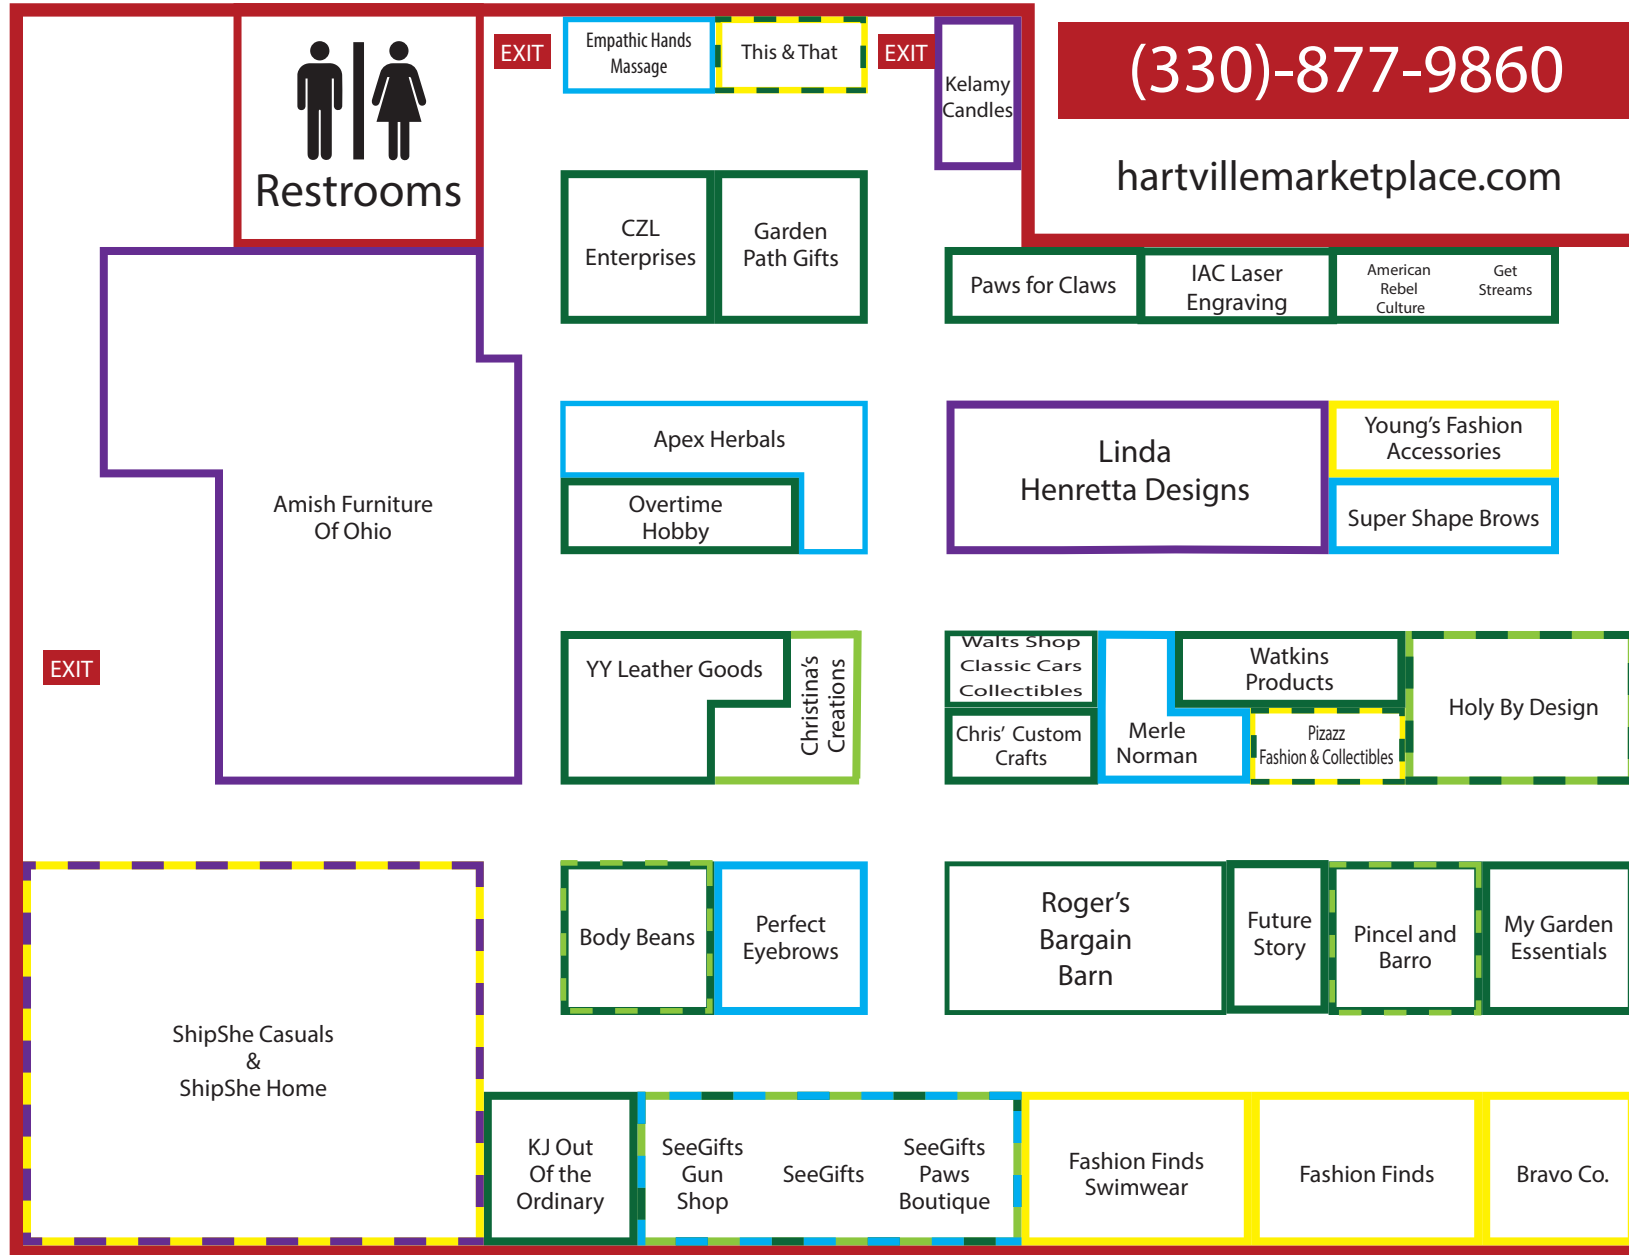

# Hartville

MARKETPLACE & FLEA MARKET

**MarketPlace  
Flea Market**  
**MON, THUR, FRI,**  
**& SAT 9AM-5PM**  
**TUE WEDSUN CLOSED**

**(330)-877-9860**

hartvillemarketplace.com

**SHOP TYPES**

- Health /Beauty
- Home / Décor
- Clothing / Accessories
- Jewelry
- Specialty
- Antiques
- Food / Grocery

North Wing

Second Floor

**Follow us:**  
@hartvillemarketplace

**MarketPlace  
& Flea Market**  
**MON, THUR, FRI,**  
**& SAT** 9AM-5PM  
**TUE WEDSUN** CLOSED

**South  
Side Market**  
**MON-SAT** 9AM-6PM  
**TUE, WED & SUN**  
CLOSED

1289 Edison St. NW | Hartville, OH 44632

**(330)-877-9860**

hartvillemarketplace.com

Food Court

South Side Market