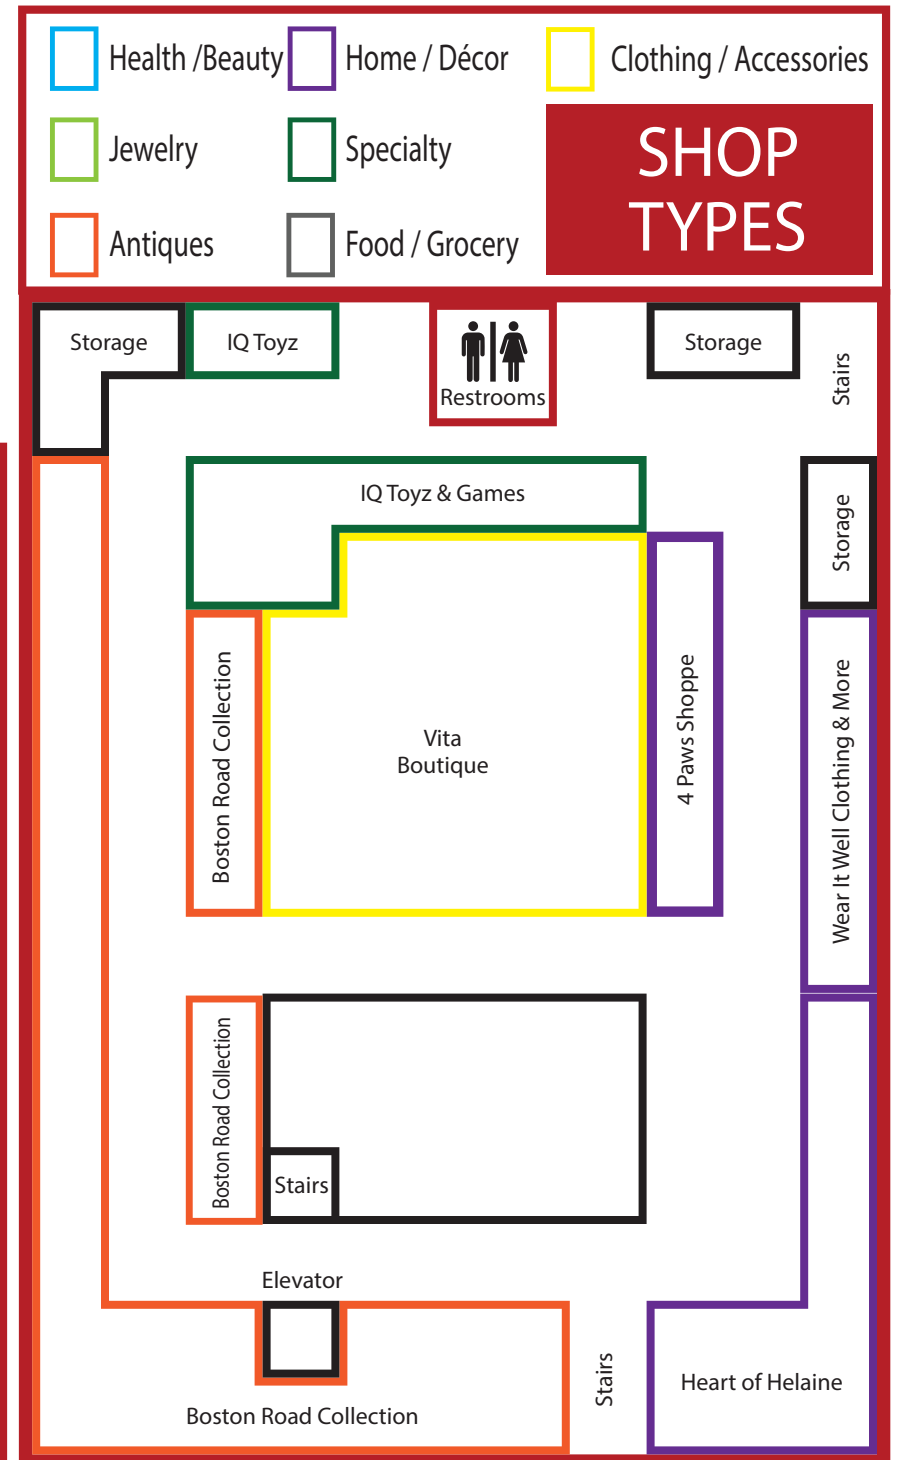

Hartville

MARKETPLACE & FLEA MARKET

**MarketPlace
Flea Market**
MON, THUR, FRI,
& SAT 9AM-5PM
TUE WEDSUN CLOSED

(330)-877-9860

hartvillemarketplace.com

SHOP TYPES

- Health /Beauty
- Home / Décor
- Clothing / Accessories
- Jewelry
- Specialty
- Antiques
- Food / Grocery

North Wing

Second Floor

Follow us:
@hartvillemarketplace

**MarketPlace
& Flea Market**
MON, THUR, FRI,
& SAT 9AM-5PM
TUE WEDSUN CLOSED

**South
Side Market**
MON-SAT 9AM-6PM
TUE, WED & SUN
CLOSED

1289 Edison St. NW | Hartville, OH 44632

(330)-877-9860

hartvillemarketplace.com

Food Court

South Side Market