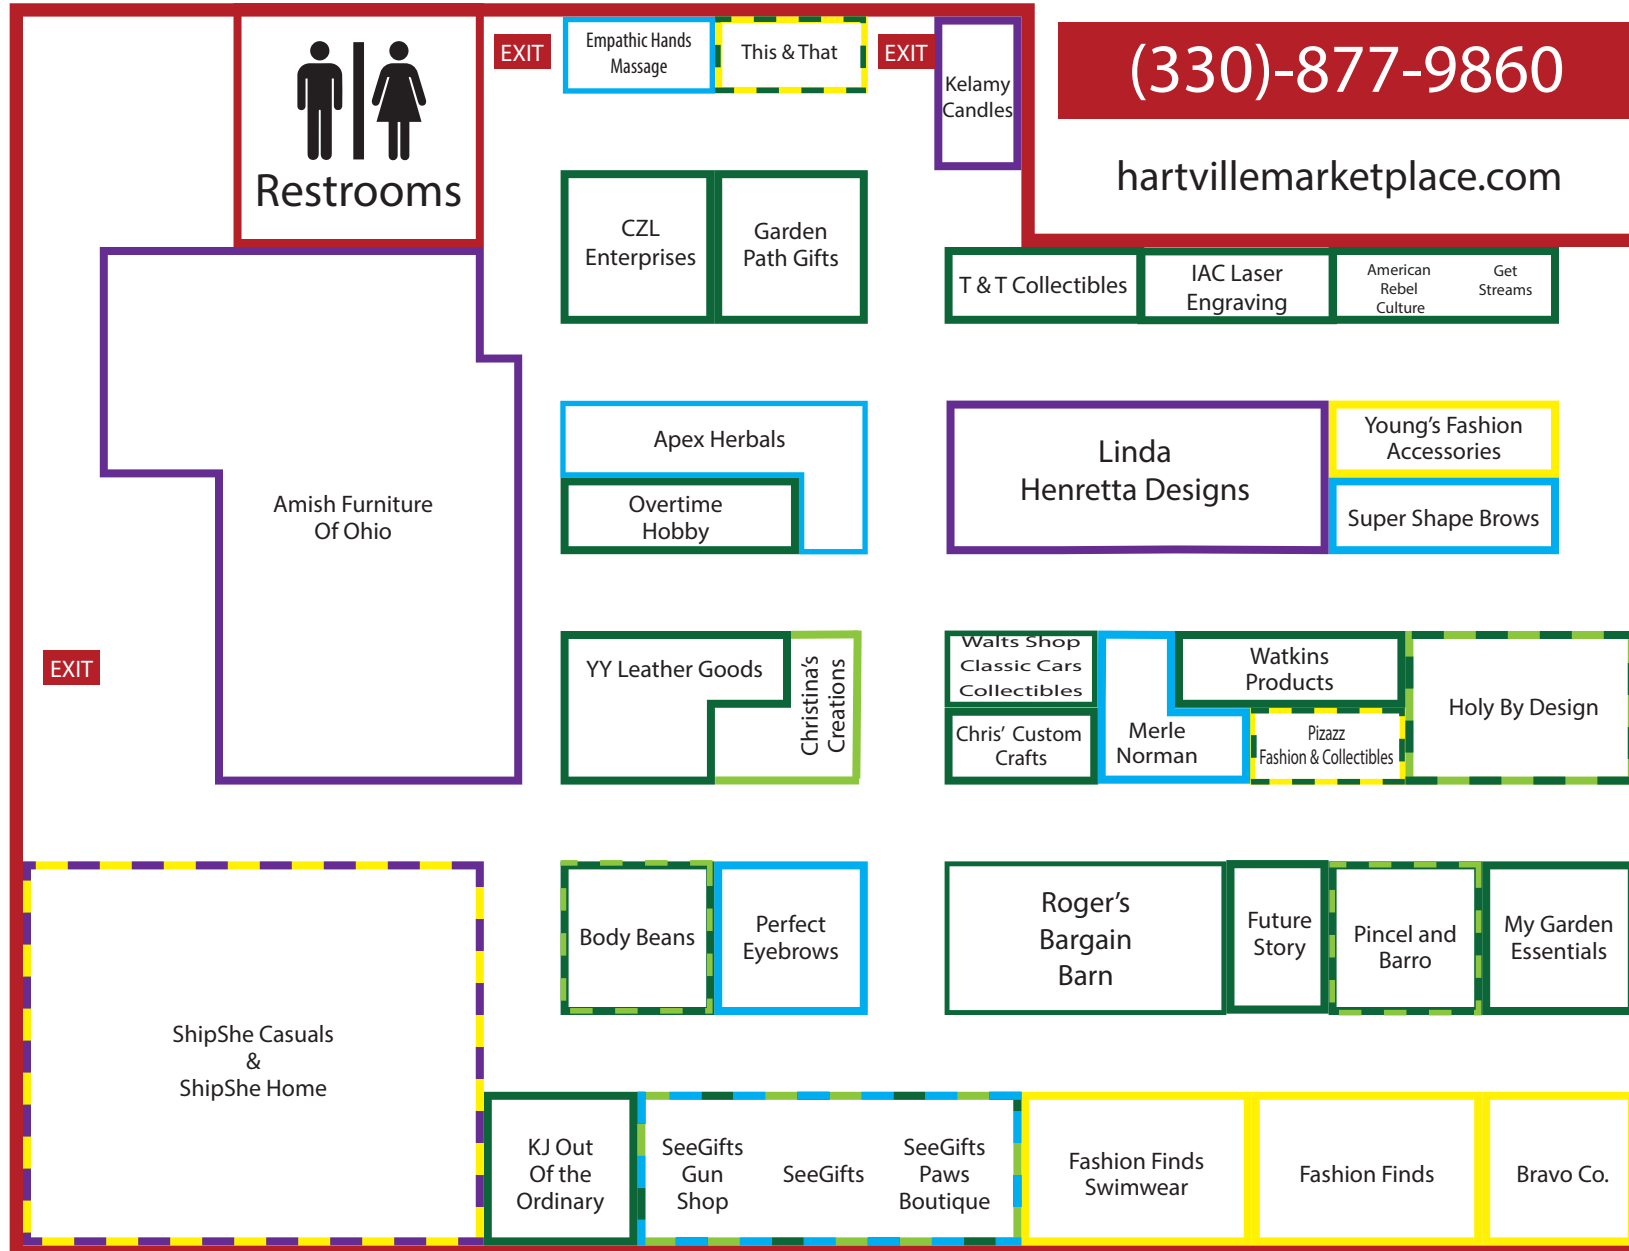

Hartville

MARKETPLACE & FLEA MARKET

**MarketPlace
Flea Market**
MON, THUR, FRI,
& SAT 9AM-5PM
TUE WEDSUN CLOSED

(330)-877-9860

hartvillemarketplace.com

SHOP TYPES

- Health /Beauty
- Home / Décor
- Clothing / Accessories
- Jewelry
- Specialty
- Antiques
- Food / Grocery

North Wing

Second Floor

Follow us:
@hartvillemarketplace

**MarketPlace
& Flea Market**
MON, THUR, FRI,
& SAT 9AM-5PM
TUE WEDSUN CLOSED

**South
Side Market**
MON-SAT 9AM-6PM
TUE, WED & SUN
CLOSED

1289 Edison St. NW | Hartville, OH 44632

(330)-877-9860

hartvillemarketplace.com

Food Court

South Side Market