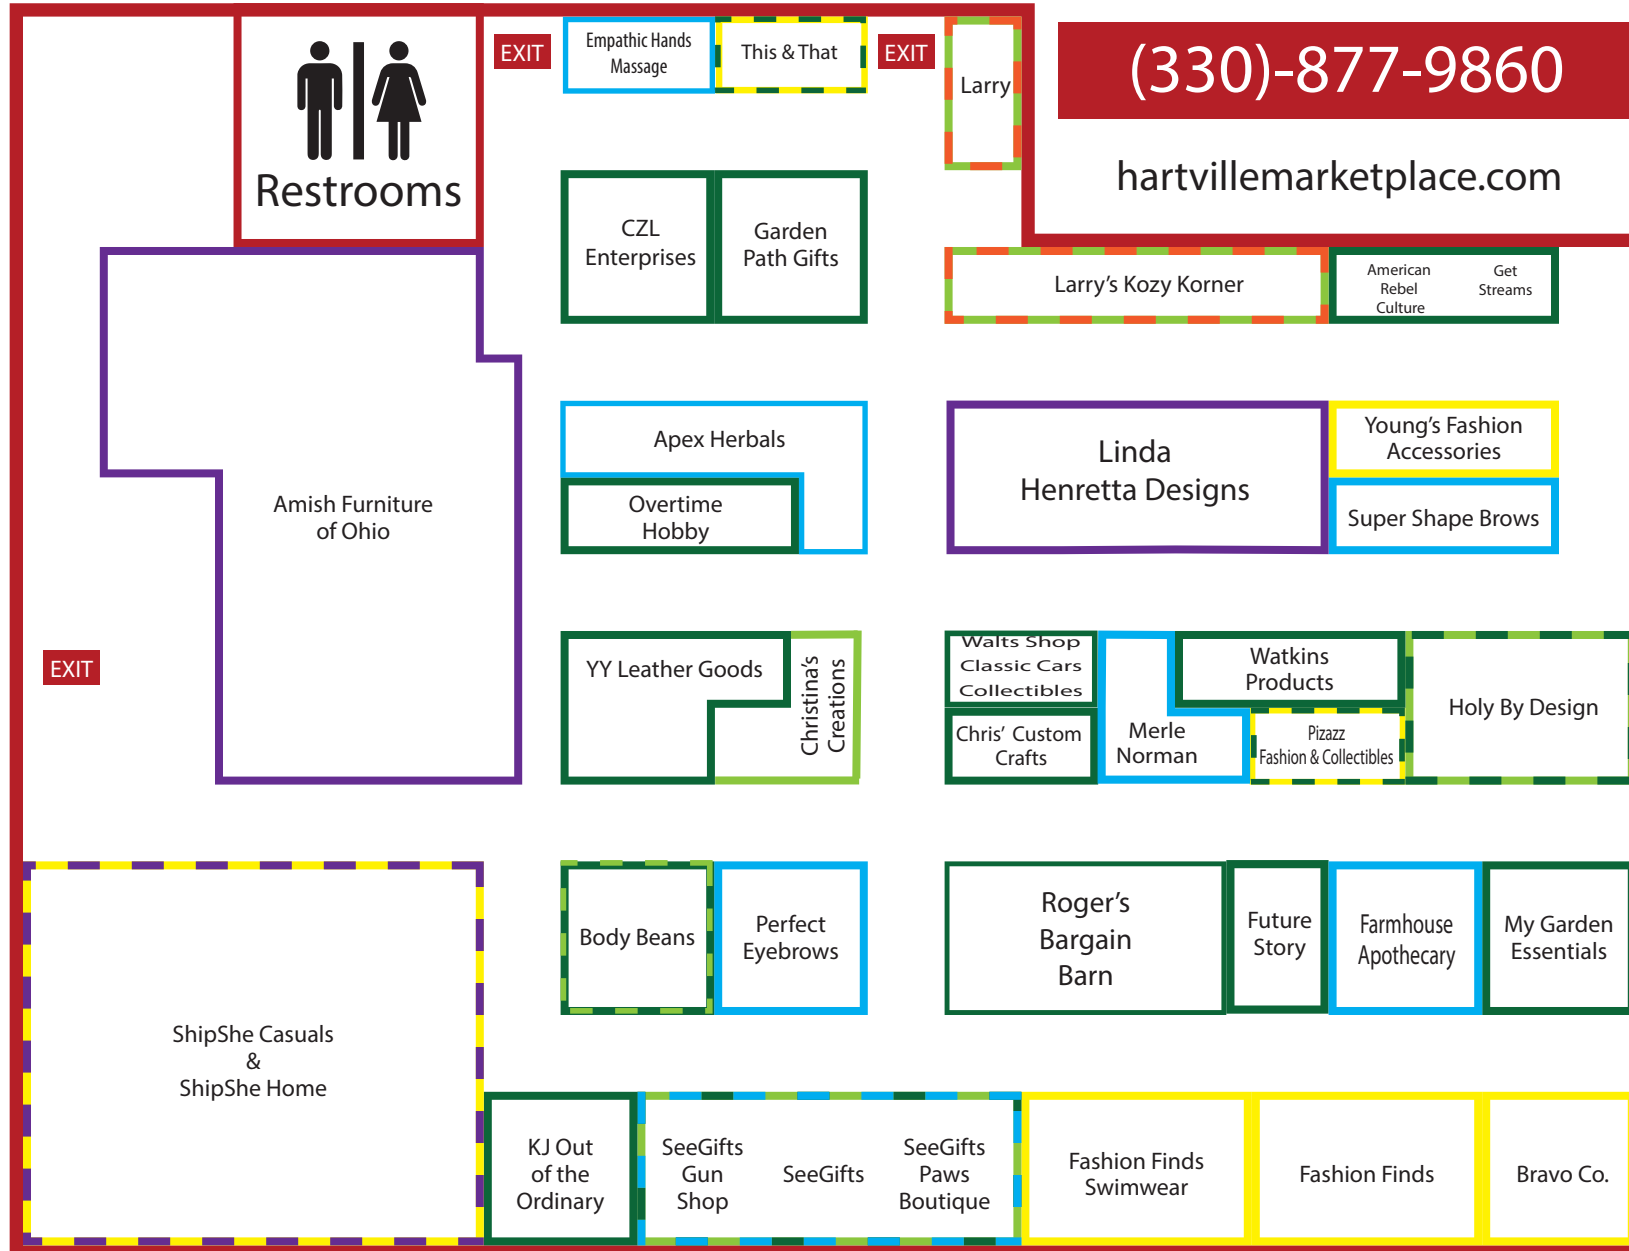

# Hartville

MARKETPLACE & FLEA MARKET

**MarketPlace  
Flea Market**  
**MON, THUR, FRI,**  
**& SAT 9AM-5PM**  
**TUE WEDSUN CLOSED**

**(330)-877-9860**

hartvillemarketplace.com

**SHOP TYPES**

- Health /Beauty
- Home / Décor
- Clothing / Accessories
- Jewelry
- Specialty
- Antiques
- Food / Grocery

North Wing

Second Floor

**Follow us:**  
@hartvillemarketplace

**MarketPlace  
& Flea Market**  
MON, THUR, FRI,  
& SAT 9AM-5PM  
TUE WEDSUN CLOSED

**South  
Side Market**  
MON-SAT 9AM-6PM  
TUE, WED & SUN  
CLOSED

1289 Edison St. NW | Hartville, OH 44632

**(330)-877-9860**

hartvillemarketplace.com

Food Court

South Side Market