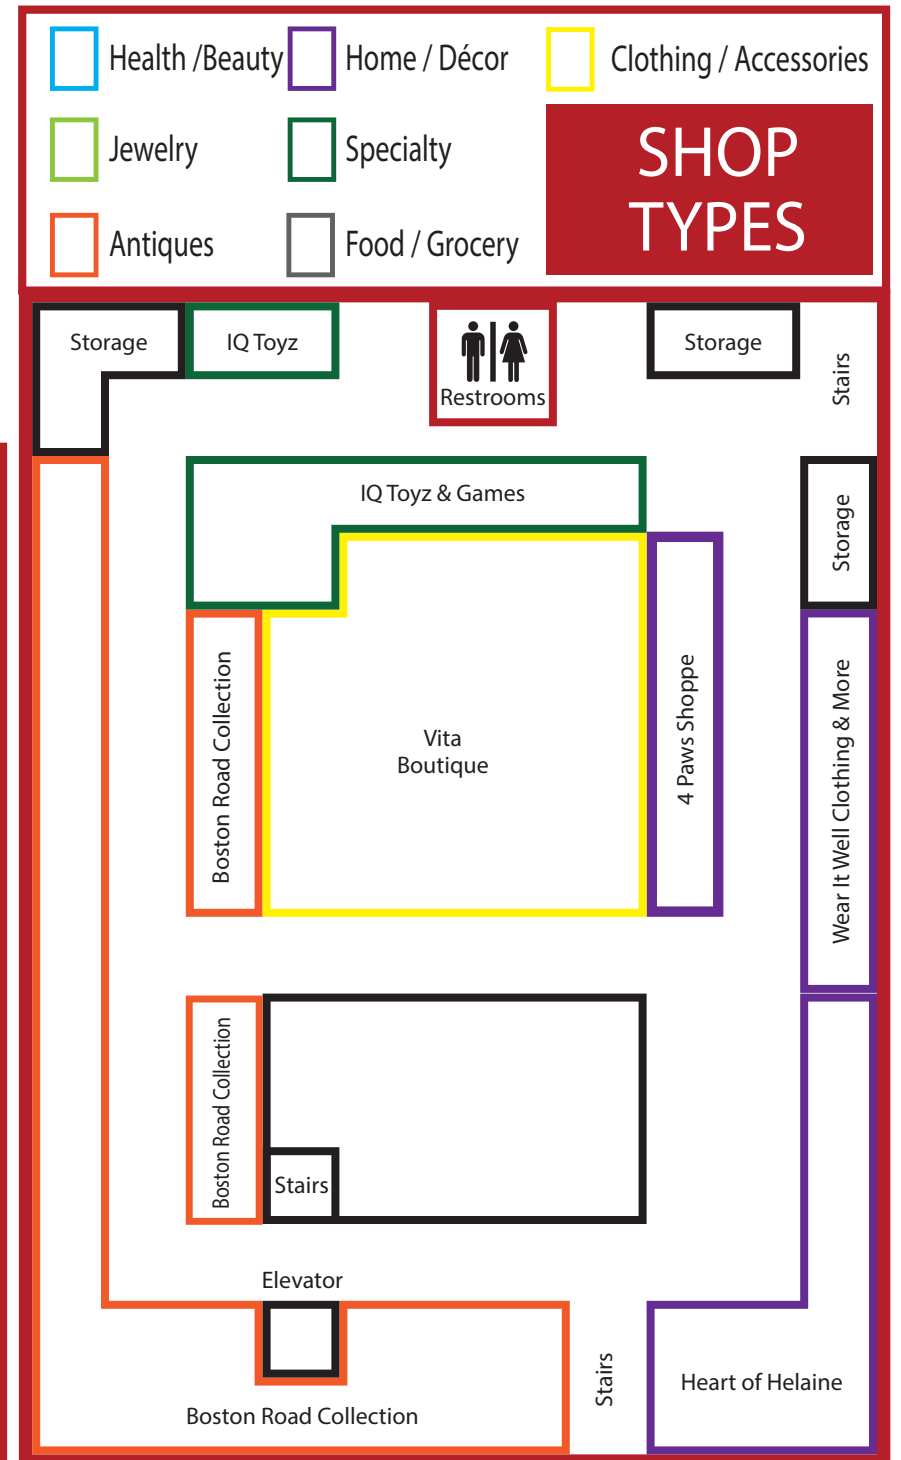

# Hartville

MARKETPLACE & FLEA MARKET

**MarketPlace  
Flea Market**  
**MON, THUR, FRI,**  
**& SAT 9AM-5PM**  
**TUE WEDSUN CLOSED**

**(330)-877-9860**

hartvillemarketplace.com

**SHOP TYPES**

- Health /Beauty
- Home / Décor
- Clothing / Accessories
- Jewelry
- Specialty
- Antiques
- Food / Grocery

North Wing

Second Floor

**Follow us:**  
@hartvillemarketplace

**MarketPlace  
& Flea Market**  
MON, THUR, FRI,  
& SAT 9AM-5PM  
TUE WEDSUN CLOSED

**South  
Side Market**  
MON-SAT 9AM-6PM  
TUE, WED & SUN  
CLOSED

1289 Edison St. NW | Hartville, OH 44632

**(330)-877-9860**

hartvillemarketplace.com

Food Court

South Side Market