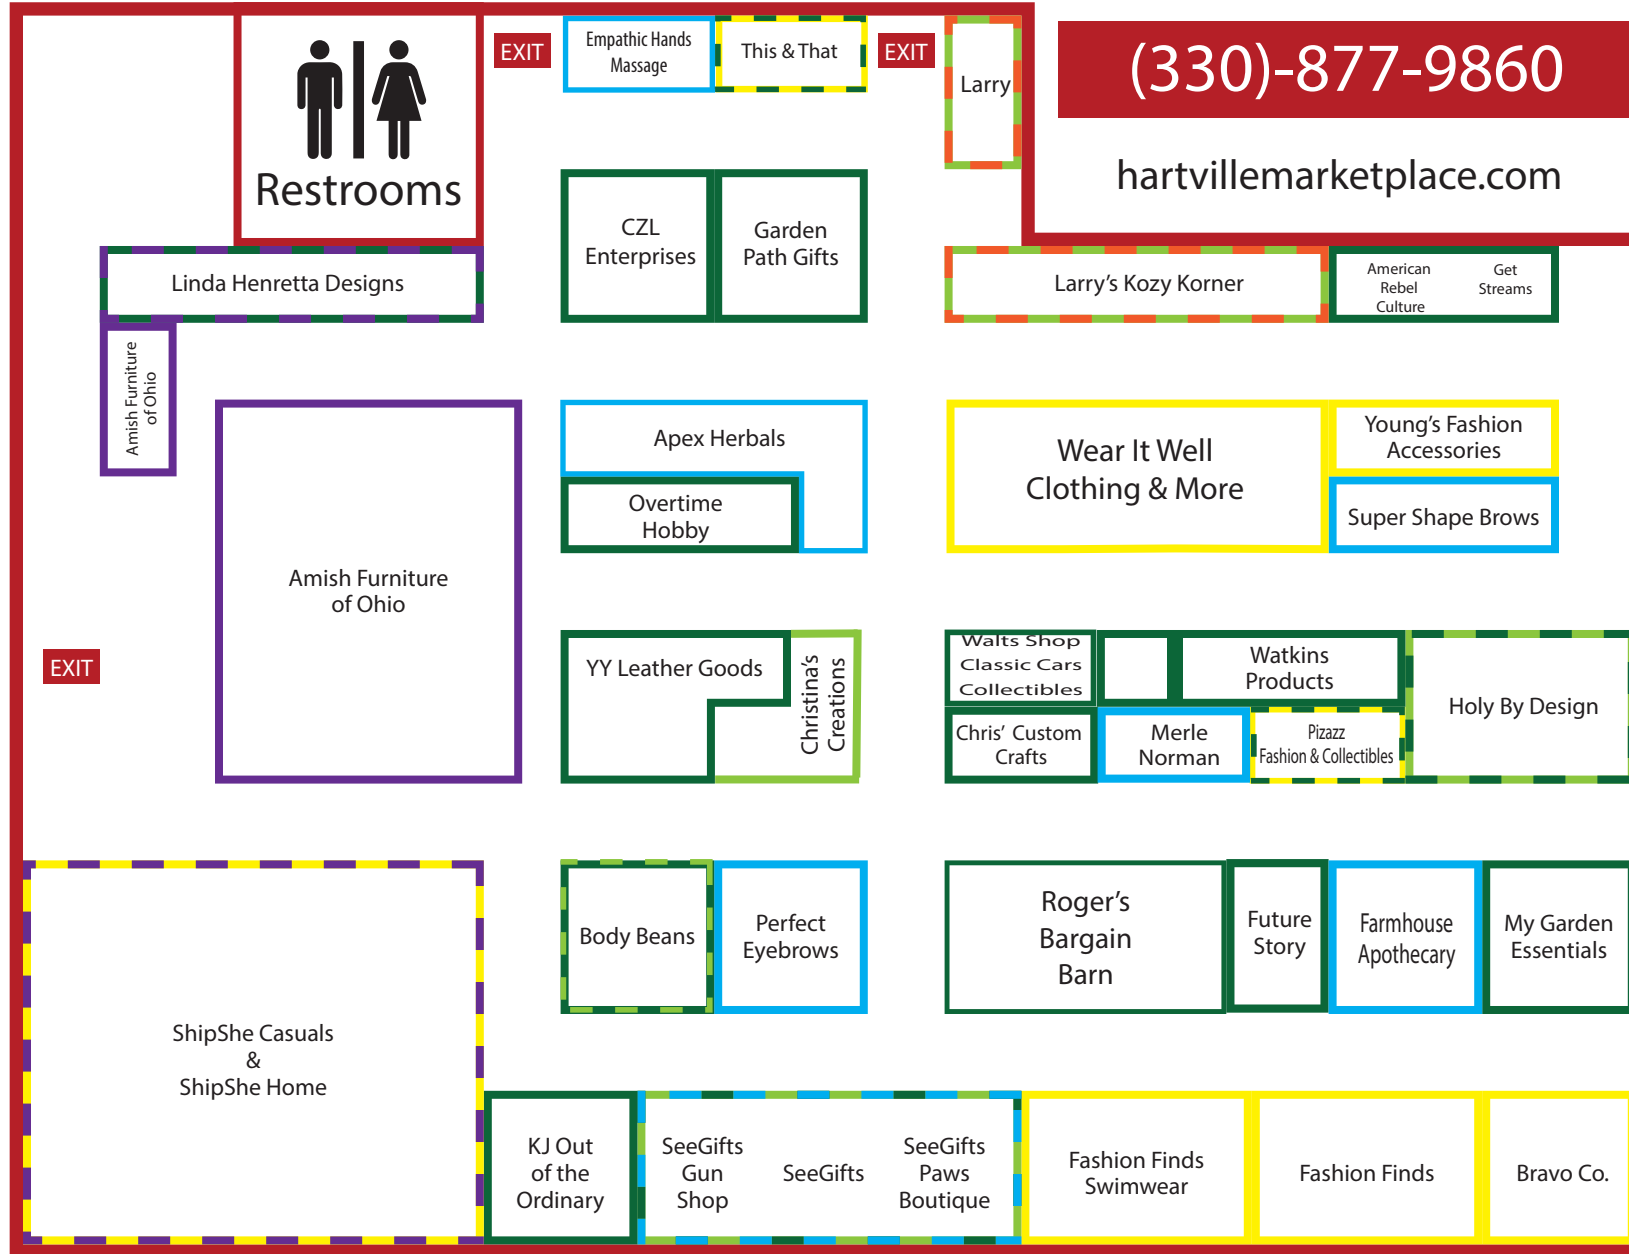

Hartville

MARKETPLACE & FLEA MARKET

**MarketPlace
Flea Market**
**MON, THUR, FRI,
& SAT** 9AM-5PM
TUE WEDSUN CLOSED

(330)-877-9860

hartvillemarketplace.com

SHOP TYPES

- Health /Beauty
- Home / Décor
- Clothing / Accessories
- Jewelry
- Specialty
- Antiques
- Food / Grocery

North Wing

Second Floor

Follow us:
@hartvillemarketplace

**MarketPlace
& Flea Market**
MON, THUR, FRI,
& SAT 9AM-5PM
TUE WEDSUN CLOSED

**South
Side Market**
MON-SAT 9AM-6PM
TUE, WED & SUN
CLOSED

1289 Edison St. NW | Hartville, OH 44632