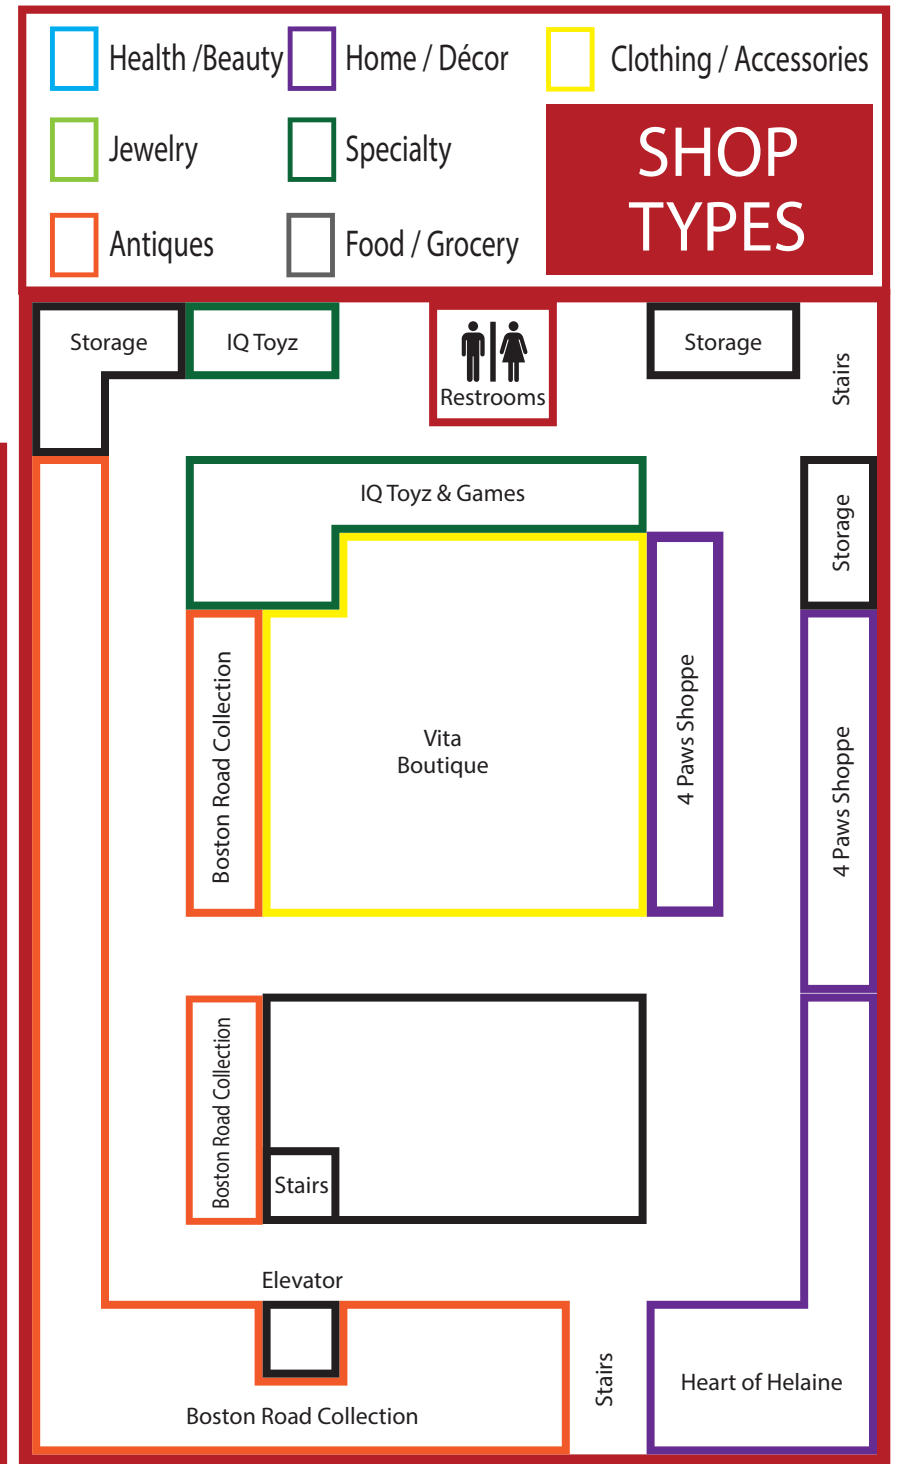

Hartville

MARKETPLACE & FLEA MARKET

**MarketPlace
Flea Market**
**MON, THUR, FRI,
& SAT** 9AM-5PM
TUE WEDSUN CLOSED

(330)-877-9860

hartvillemarketplace.com

SHOP TYPES

- Health /Beauty
- Home / Décor
- Clothing / Accessories
- Jewelry
- Specialty
- Antiques
- Food / Grocery

North Wing

Second Floor

Follow us:
@hartvillemarketplace

**MarketPlace
& Flea Market**
MON, THUR, FRI,
& SAT 9AM-5PM
TUE WEDSUN CLOSED

**South
Side Market**
MON-SAT 9AM-6PM
TUE, WED & SUN
CLOSED

1289 Edison St. NW | Hartville, OH 44632