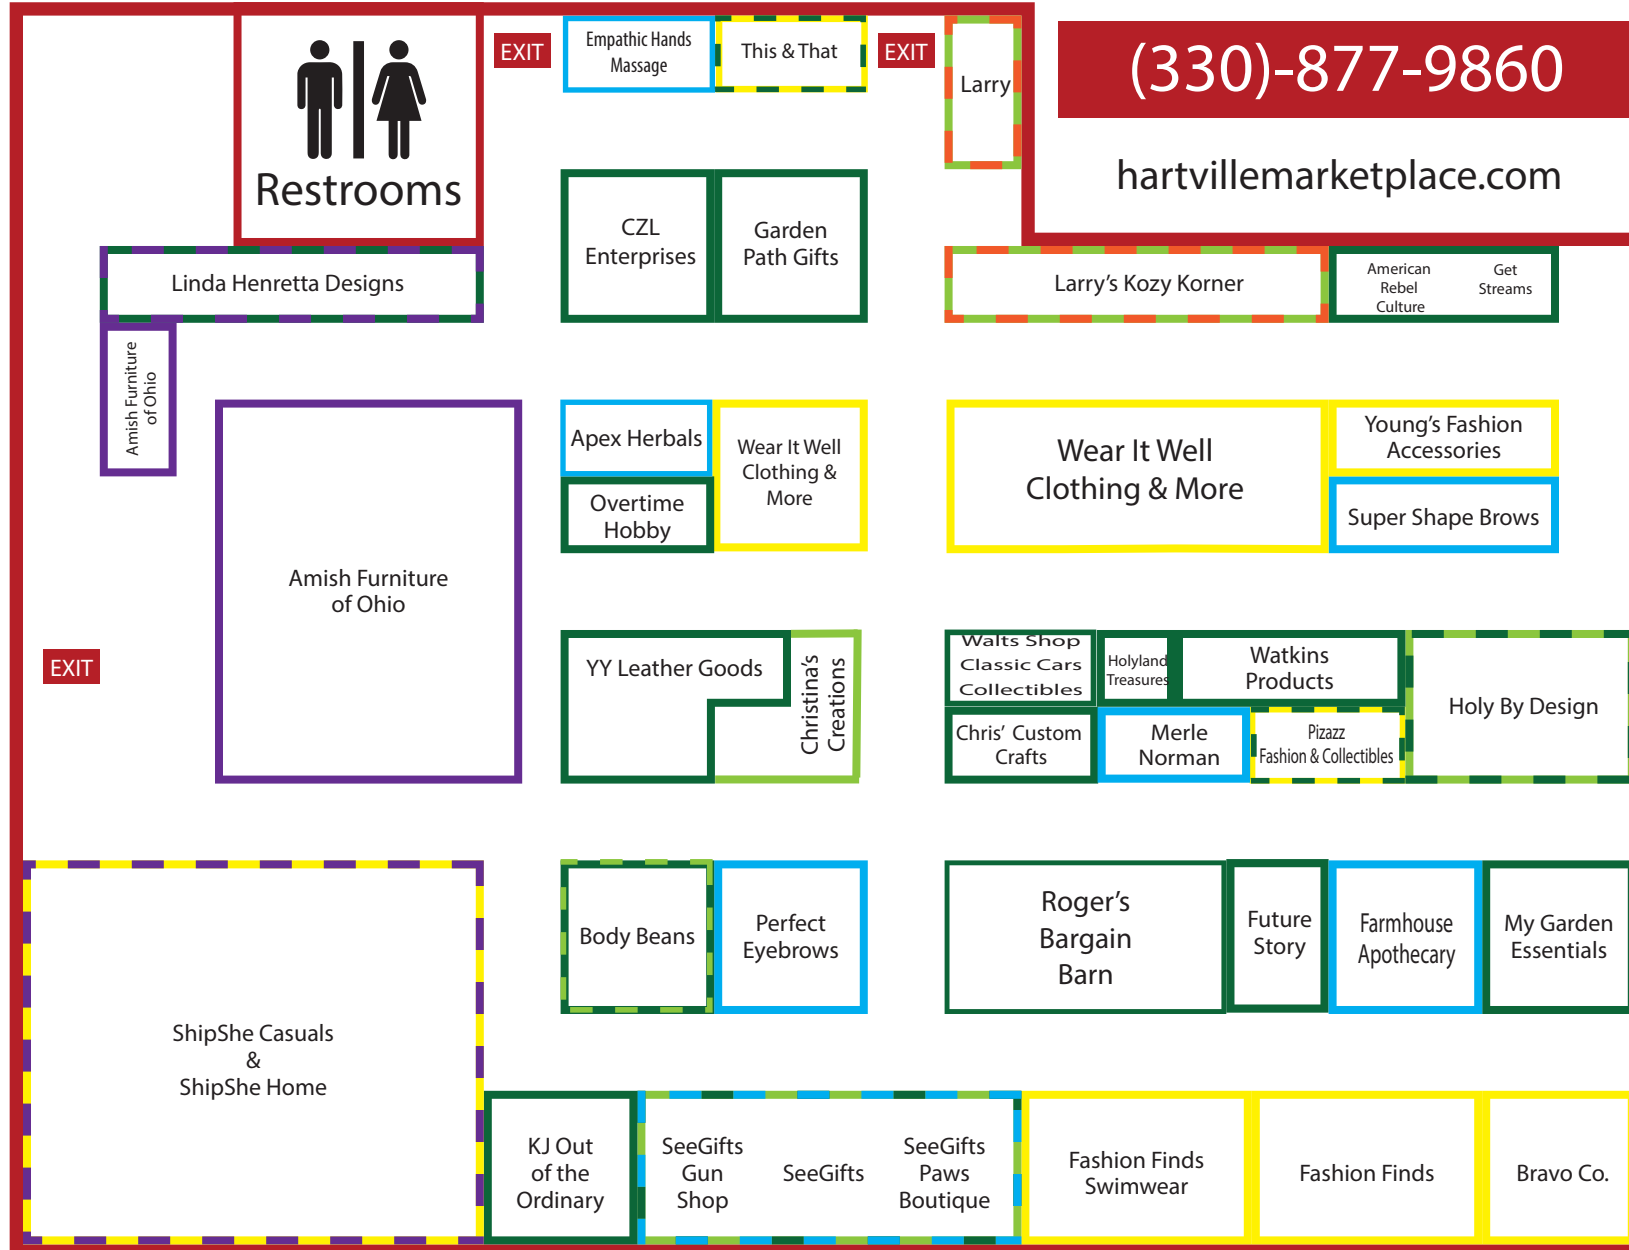

# Hartville

MARKETPLACE & FLEA MARKET

**MarketPlace  
Flea Market**  
**MON, THUR, FRI,  
& SAT 9AM-5PM**  
**TUE WEDSUN CLOSED**

**(330)-877-9860**

hartvillemarketplace.com

**SHOP TYPES**

- Health /Beauty
- Home / Décor
- Clothing / Accessories
- Jewelry
- Specialty
- Antiques
- Food / Grocery

North Wing

Second Floor

**Follow us:**  
@hartvillemarketplace

**MarketPlace  
& Flea Market**  
MON, THUR, FRI,  
& SAT 9AM-5PM  
TUE WEDSUN CLOSED

**South  
Side Market**  
MON-SAT 9AM-6PM  
TUE, WED & SUN  
CLOSED

1289 Edison St. NW | Hartville, OH 44632

**(330)-877-9860**

hartvillemarketplace.com

Food Court

South Side Market