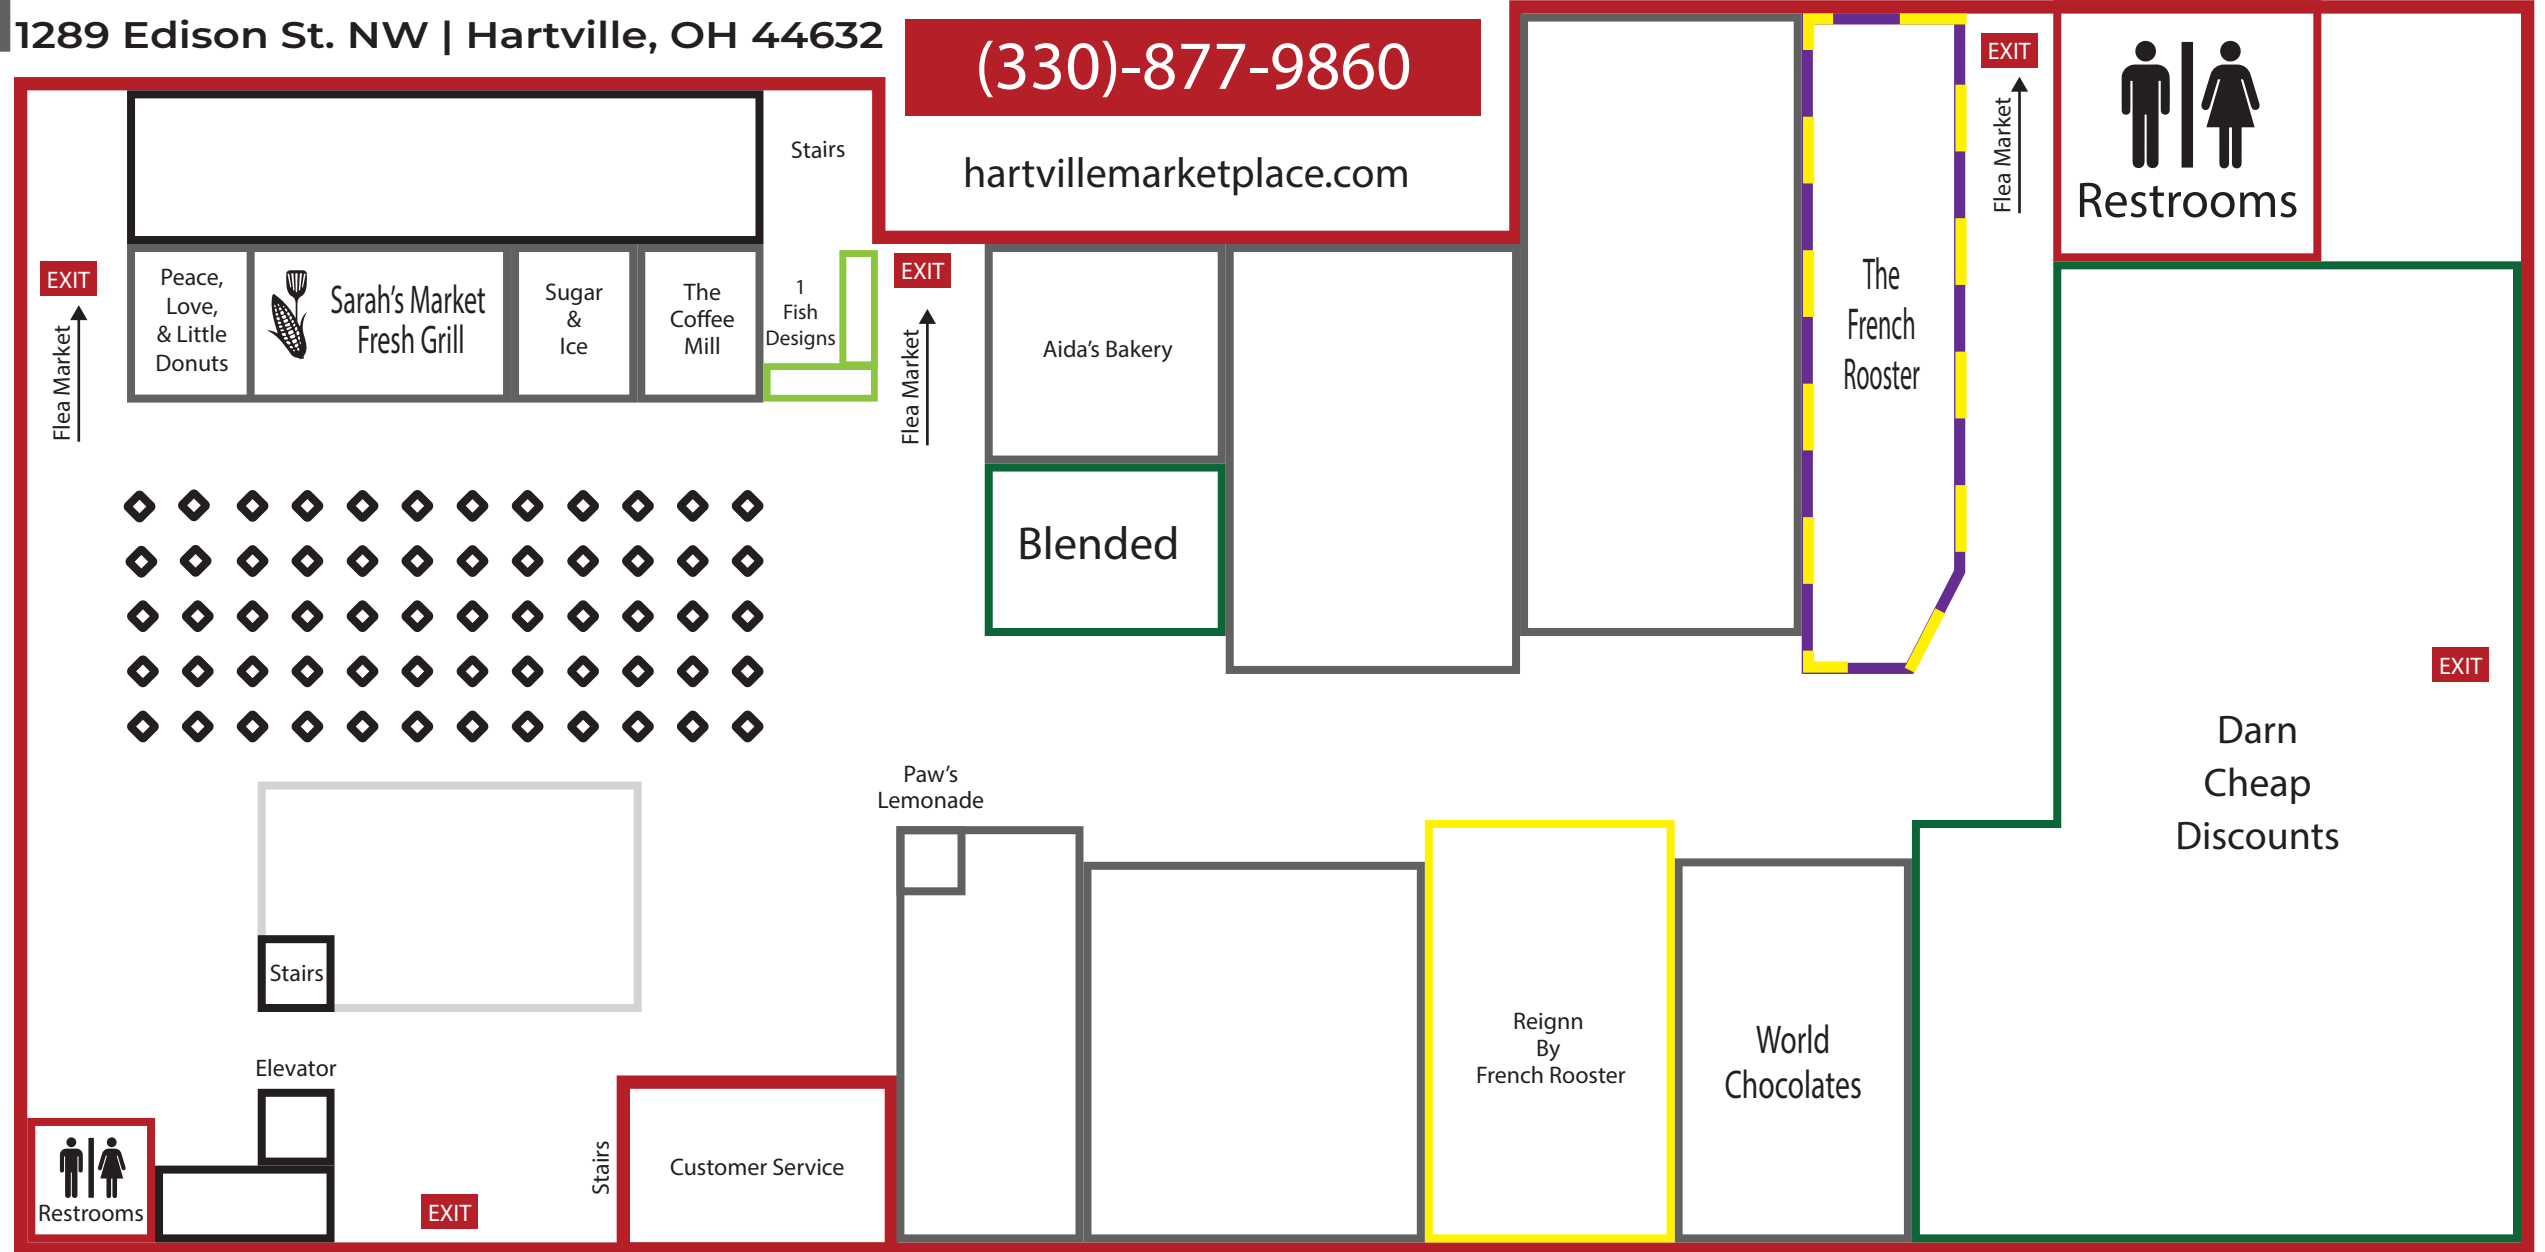

1289 Edison St. NW | Hartville, OH 44632

(330)-877-9860

hartvillemarketplace.com