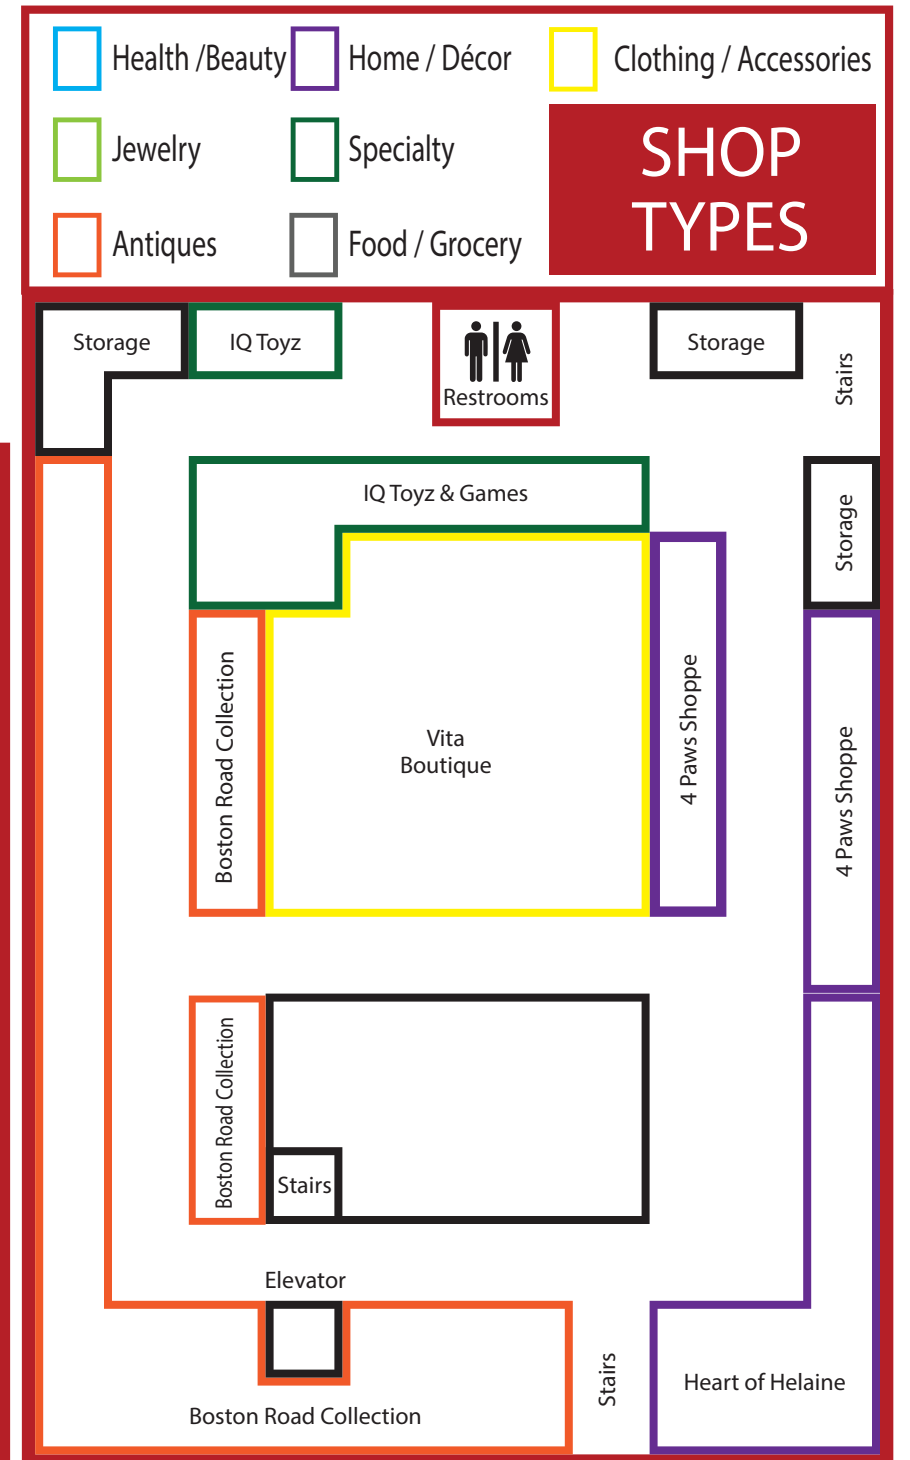

# Hartville

MARKETPLACE & FLEA MARKET

**MarketPlace  
Flea Market**  
**MON, THUR, FRI,  
& SAT 9AM-5PM**  
**TUE WEDSUN CLOSED**

**(330)-877-9860**

hartvillemarketplace.com

**SHOP TYPES**

- Health /Beauty
- Home / Décor
- Clothing / Accessories
- Jewelry
- Specialty
- Antiques
- Food / Grocery

North Wing

Second Floor

**Follow us:**  
@hartvillemarketplace

**MarketPlace  
& Flea Market**  
MON, THUR, FRI,  
& SAT 9AM-5PM  
TUE WEDSUN CLOSED

**South  
Side Market**  
MON-SAT 9AM-6PM  
TUE, WED & SUN  
CLOSED

1289 Edison St. NW | Hartville, OH 44632

**(330)-877-9860**

hartvillemarketplace.com

Food Court

South Side Market